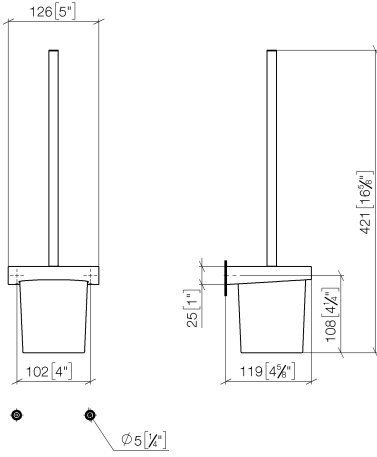

Toilet brush set wall model - Brushed Light Gold

CL.1

83 900 970

- crystal glass
- brush, matte black
- width 126mm
- height 415 mm
- 120mm projection

Fits: CL.1, LISSÉ, META

	Brushed Light Gold	83 900 970-27
	Chrome	83 900 970-00
	Brushed Platinum	83 900 970-06
	Dark Chrome	83 900 970-19
	Light Gold	83 900 970-26
	Brushed Durabronze (23kt Gold)	83 900 970-28
	Matte Black	83 900 970-33
	Brushed Bronze	83 900 970-42
	Brushed Champagne (22kt Gold)	83 900 970-46
	Champagne (22kt Gold)	83 900 970-47
	Brushed Chrome	83 900 970-93
	Brushed Dark Platinum	83 900 970-99

83 900 970

mm [inches]

83 900 970

**Product version from 7/1/2023**

Parts for other finishes can be found here: [Chrome](#)

## Toilet brush set wall model - Brushed Light Gold

CL.1

83 900 970

#### Product version from 7/1/2023

No.	Item Number	Name	Quantity used	Delivery time
	90 20 97 507 00-27	handle	9	30