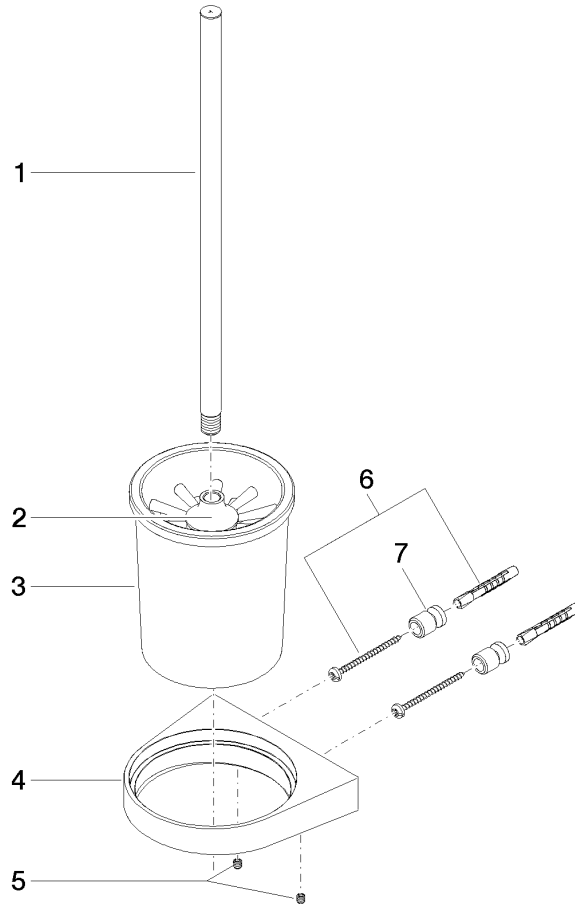

Toilet brush set wall model - Brushed Light Gold

CL.1

83 900 970

- crystal glass
- brush, matte black
- width 126mm
- height 415 mm
- 120mm projection

Fits: CL.1, LISSÉ, META

	Brushed Light Gold	83 900 970-27
	Chrome	83 900 970-00
	Brushed Platinum	83 900 970-06
	Dark Chrome	83 900 970-19
	Light Gold	83 900 970-26
	Brushed Durabronze (23kt Gold)	83 900 970-28
	Matte Black	83 900 970-33
	Brushed Bronze	83 900 970-42
	Brushed Champagne (22kt Gold)	83 900 970-46
	Champagne (22kt Gold)	83 900 970-47
	Brushed Chrome	83 900 970-93
	Brushed Dark Platinum	83 900 970-99

83 900 970

mm [inches]

83 900 970

**Product version from 7/1/2023**

Parts for other finishes can be found here: [Chrome](#)

## Toilet brush set wall model - Brushed Light Gold

CL.1

83 900 970

### Spare parts list