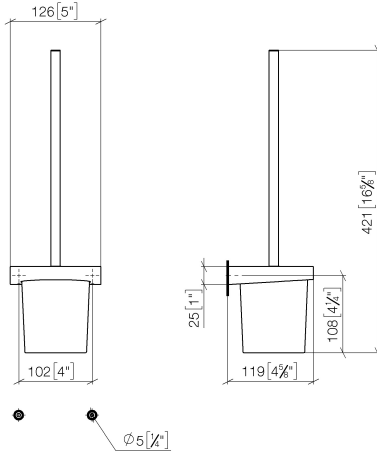

**Toilet brush set wall model - Brushed Durabronz (23kt Gold)**

CL.1

83 900 970

Fits: CL.1, LISSÉ, META

- crystal glass
- brush, matte black
- width 126mm
- height 415 mm
- 120mm projection

	Brushed Durabronz (23kt Gold)	83 900 970-28
	Chrome	83 900 970-00
	Brushed Platinum	83 900 970-06
	Dark Chrome	83 900 970-19
	Light Gold	83 900 970-26
	Brushed Light Gold	83 900 970-27
	Matte Black	83 900 970-33
	Brushed Bronze	83 900 970-42
	Brushed Champagne (22kt Gold)	83 900 970-46
	Champagne (22kt Gold)	83 900 970-47
	Brushed Chrome	83 900 970-93
	Brushed Dark Platinum	83 900 970-99

83 900 970

mm [inches]

83 900 970

**Product version from 7/1/2023**

Parts for other finishes can be found here: [Chrome](#)

Toilet brush set wall model - Brushed Durabronz (23kt Gold)

CL.1

83 900 970

**Spare parts list**

**Product version from 7/1/2023**

No.	Item Number	Name	Quantity used	Delivery time
	90 20 97 507 00-28	handle	9	20