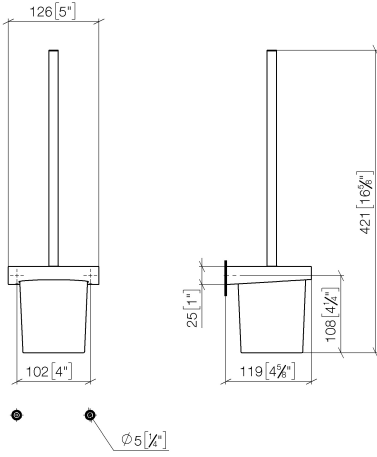

Toilet brush set wall model - Brushed Champagne (22kt Gold)

CL.1

83 900 970

- crystal glass
- brush, matte black
- width 126mm
- height 415 mm
- 120mm projection

Fits: CL.1, LISSÉ, META

	Brushed Champagne (22kt Gold)	83 900 970-46
	Chrome	83 900 970-00
	Brushed Platinum	83 900 970-06
	Dark Chrome	83 900 970-19
	Light Gold	83 900 970-26
	Brushed Light Gold	83 900 970-27
	Brushed Durabronze (23kt Gold)	83 900 970-28
	Matte Black	83 900 970-33
	Brushed Bronze	83 900 970-42
	Champagne (22kt Gold)	83 900 970-47
	Brushed Chrome	83 900 970-93
	Brushed Dark Platinum	83 900 970-99

83 900 970

mm [inches]

83 900 970

**Product version from 7/1/2023**

Parts for other finishes can be found here: [Chrome](#)

Toilet brush set wall model - Brushed Champagne (22kt Gold)

CL.1

83 900 970

**Spare parts list**

**Product version from 7/1/2023**

No.	Item Number	Name	Quantity used	Delivery time
	90 20 97 507 00-46	handle	9	30