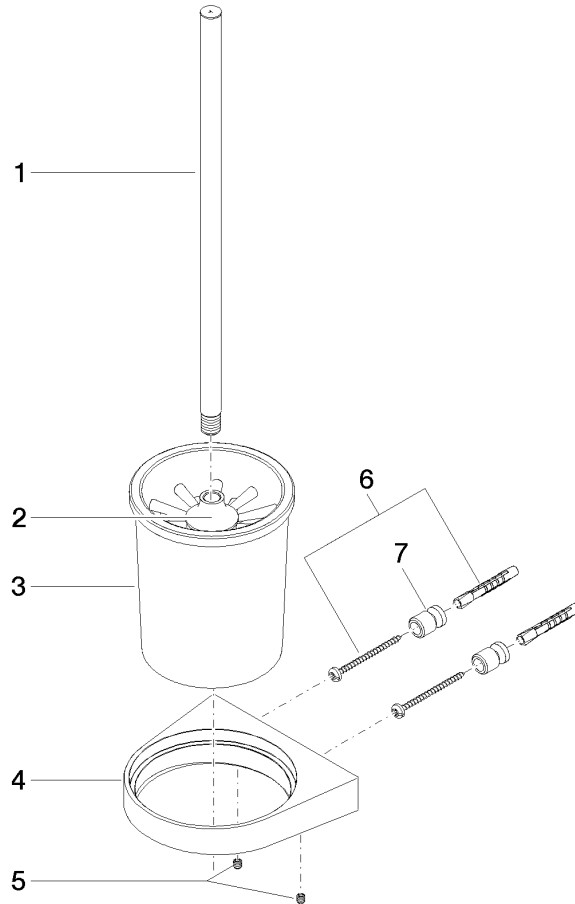

Toilet brush set wall model - Brushed Chrome

CL.1

83 900 970

- crystal glass
- brush, matte black
- width 126mm
- height 415 mm
- 120mm projection

Fits: CL.1, LISSÉ, META

	Brushed Chrome	83 900 970-93
	Chrome	83 900 970-00
	Brushed Platinum	83 900 970-06
	Dark Chrome	83 900 970-19
	Light Gold	83 900 970-26
	Brushed Light Gold	83 900 970-27
	Brushed Durabronze (23kt Gold)	83 900 970-28
	Matte Black	83 900 970-33
	Brushed Bronze	83 900 970-42
	Brushed Champagne (22kt Gold)	83 900 970-46
	Champagne (22kt Gold)	83 900 970-47
	Brushed Dark Platinum	83 900 970-99

Toilet brush set wall model - Brushed Chrome

CL.1

83 900 970

mm [inches]

83 900 970

Product version from 7/1/2023

Parts for other finishes can be found here: [Chrome](#)

Toilet brush set wall model - Brushed Chrome

CL.1

83 900 970

Spare parts list

Product version from 7/1/2023

No.	Item Number	Name	Quantity used	Delivery time
	90 20 97 507 00-93	handle	9	20