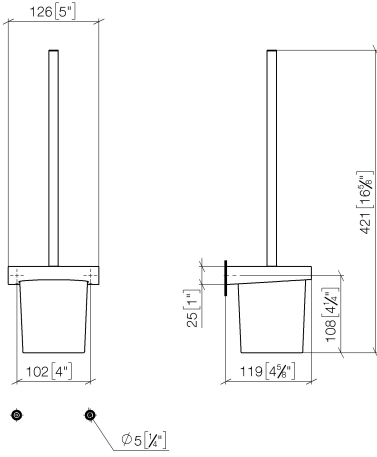

Toilet brush set wall model - Brushed Chrome

CL.1

83 900 970

- crystal glass
- brush, matte black
- width 126mm
- height 415 mm
- 120mm projection

Fits: CL.1, LISSÉ, META

	Brushed Chrome	83 900 970-93
	Chrome	83 900 970-00
	Brushed Platinum	83 900 970-06
	Dark Chrome	83 900 970-19
	Light Gold	83 900 970-26
	Brushed Light Gold	83 900 970-27
	Brushed Durabronze (23kt Gold)	83 900 970-28
	Matte Black	83 900 970-33
	Brushed Bronze	83 900 970-42
	Brushed Champagne (22kt Gold)	83 900 970-46
	Champagne (22kt Gold)	83 900 970-47
	Brushed Dark Platinum	83 900 970-99

Toilet brush set wall model - Brushed Chrome

CL.1

83 900 970

mm [inches]

83 900 970

Product version from 7/1/2023

Parts for other finishes can be found here: [Chrome](#)

Toilet brush set wall model - Brushed Chrome

CL.1

83 900 970

Spare parts list

Product version from 7/1/2023

No.	Item Number	Name	Quantity used	Delivery time
	90 20 97 507 00-93	handle	9	20