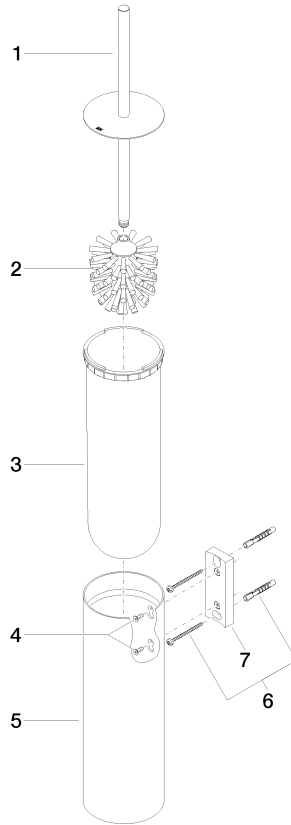

Toilet brush set wall model - Brushed Platinum

MADISON

83 910 979

- brush, matte black
- width 100mm
- height 456 mm
- 110mm projection

Fits: MADISON, MEM, TARA, CL.1, LISSÉ,
VAIA, META, CYO

	Brushed Platinum	83 910 979-06
	Chrome	83 910 979-00
	Platinum	83 910 979-08
	Dark Chrome	83 910 979-19
	Light Gold	83 910 979-26
	Brushed Light Gold	83 910 979-27
	Brushed Durabronze (23kt Gold)	83 910 979-28
	Matte Black	83 910 979-33
	Brushed Bronze	83 910 979-42
	Brushed Champagne (22kt Gold)	83 910 979-46
	Brushed Chrome	83 910 979-93
	Brushed Dark Platinum	83 910 979-99

83 910 979

83 910 979

Product version from 10/1/2023

Parts for other finishes can be found here: [Chrome](#)

Toilet brush set wall model - Brushed Platinum

MADISON

83 910 979

Spare parts list

Product version from 10/1/2023

No.	Item Number	Name	Quantity used	Delivery time
	90 20 97 505 01-06	handle	8	10