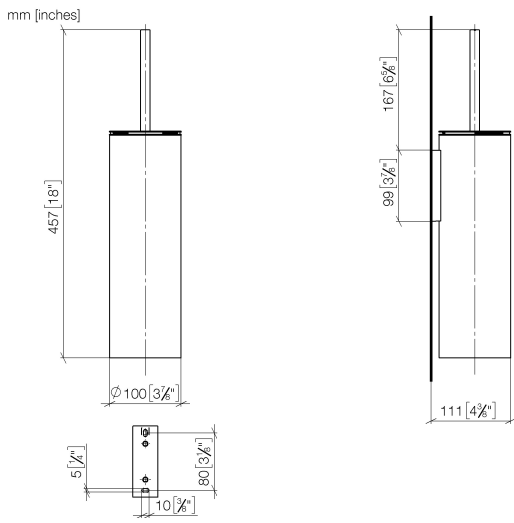

Toilet brush set wall model - Brushed Platinum

MADISON

83 910 979

- brush, matte black
- width 100mm
- height 456 mm
- 110mm projection

Fits: MADISON, MEM, TARA, CL.1, LISSÉ,
VAIA, META, CYO

	Brushed Platinum	83 910 979-06
	Chrome	83 910 979-00
	Platinum	83 910 979-08
	Dark Chrome	83 910 979-19
	Light Gold	83 910 979-26
	Brushed Light Gold	83 910 979-27
	Brushed Durabronze (23kt Gold)	83 910 979-28
	Matte Black	83 910 979-33
	Brushed Bronze	83 910 979-42
	Brushed Champagne (22kt Gold)	83 910 979-46
	Brushed Chrome	83 910 979-93
	Brushed Dark Platinum	83 910 979-99

83 910 979

83 910 979

Product version from 10/1/2023

Parts for other finishes can be found here: [Chrome](#)

Toilet brush set wall model - Brushed Platinum

MADISON

83 910 979

Spare parts list

Product version from 10/1/2023

No.	Item Number	Name	Quantity used	Delivery time
	90 20 97 505 01-06	handle	8	10