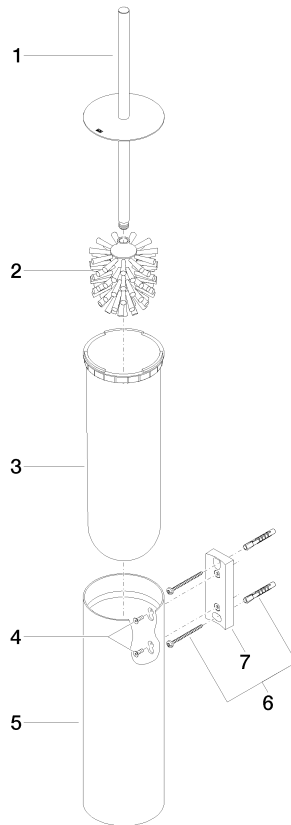

Toilet brush set wall model - Platinum

MADISON

83 910 979

- brush, matte black
- width 100mm
- height 456 mm
- 110mm projection

Fits: MADISON, MEM, TARA, CL.1, LISSÉ,
VAIA, META, CYO

	Platinum	83 910 979-08
	Chrome	83 910 979-00
	Brushed Platinum	83 910 979-06
	Dark Chrome	83 910 979-19
	Light Gold	83 910 979-26
	Brushed Light Gold	83 910 979-27
	Brushed Durabronze (23kt Gold)	83 910 979-28
	Matte Black	83 910 979-33
	Brushed Bronze	83 910 979-42
	Brushed Champagne (22kt Gold)	83 910 979-46
	Brushed Chrome	83 910 979-93
	Brushed Dark Platinum	83 910 979-99

83 910 979

83 910 979

Product version from 10/1/2023

Parts for other
finishes can be found
here: [Chrome](#)

Toilet brush set wall model - Platinum

MADISON

83 910 979

Spare parts list

Product version from 10/1/2023

No.	Item Number	Name	Quantity used	Delivery time
	90 20 97 505 01-08	handle	8	40