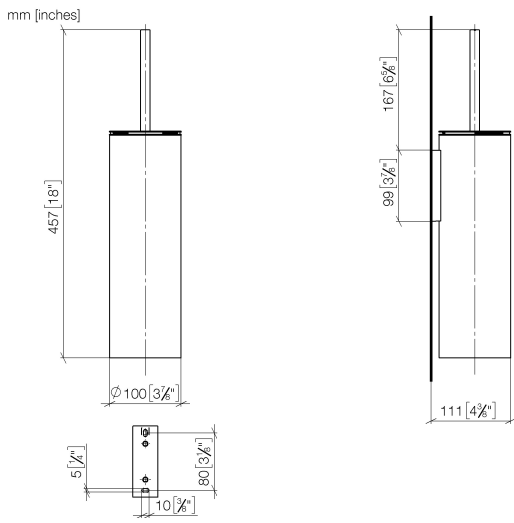

Toilet brush set wall model - Platinum

MADISON

83 910 979

- brush, matte black
- width 100mm
- height 456 mm
- 110mm projection

Fits: MADISON, MEM, TARA, CL.1, LISSÉ,
VAIA, META, CYO

	Platinum	83 910 979-08
	Chrome	83 910 979-00
	Brushed Platinum	83 910 979-06
	Dark Chrome	83 910 979-19
	Light Gold	83 910 979-26
	Brushed Light Gold	83 910 979-27
	Brushed Durabronze (23kt Gold)	83 910 979-28
	Matte Black	83 910 979-33
	Brushed Bronze	83 910 979-42
	Brushed Champagne (22kt Gold)	83 910 979-46
	Brushed Chrome	83 910 979-93
	Brushed Dark Platinum	83 910 979-99

83 910 979

83 910 979

Product version from 10/1/2023

Parts for other
finishes can be found
here: [Chrome](#)

Toilet brush set wall model - Platinum

MADISON

83 910 979

Spare parts list

Product version from 10/1/2023

No.	Item Number	Name	Quantity used	Delivery time
	90 20 97 505 01-08	handle	8	40