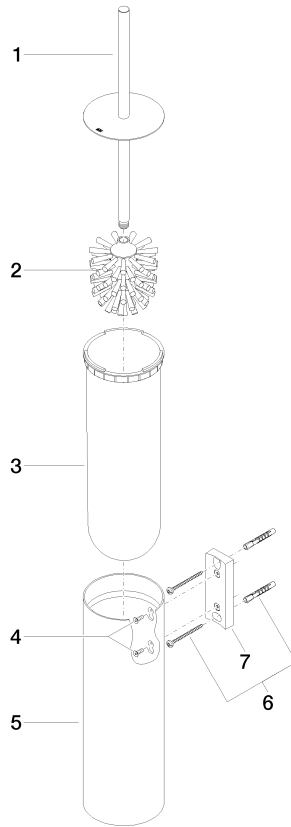

**Toilet brush set wall model - Dark Chrome**

MADISON

83 910 979

- brush, matte black
- width 100mm
- height 456 mm
- 110mm projection

Fits: MADISON, MEM, TARA, CL.1, LISSÉ,  
VAIA, META, CYO

	Dark Chrome	83 910 979-19
	Chrome	83 910 979-00
	Brushed Platinum	83 910 979-06
	Platinum	83 910 979-08
	Light Gold	83 910 979-26
	Brushed Light Gold	83 910 979-27
	Brushed Durabronze (23kt Gold)	83 910 979-28
	Matte Black	83 910 979-33
	Brushed Bronze	83 910 979-42
	Brushed Champagne (22kt Gold)	83 910 979-46
	Brushed Chrome	83 910 979-93
	Brushed Dark Platinum	83 910 979-99

83 910 979

83 910 979

Parts for other  
finishes can be found  
here: [Chrome](#)

Toilet brush set wall model - Dark Chrome

MADISON

83 910 979

## Spare parts list