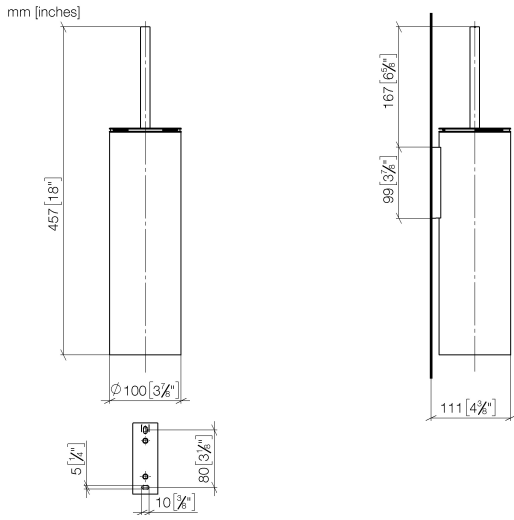

**Toilet brush set wall model - Light Gold**

MADISON

83 910 979

- brush, matte black
- width 100mm
- height 456 mm
- 110mm projection

Fits: MADISON, MEM, TARA, CL.1, LISSÉ,  
VAIA, META, CYO

	Light Gold	83 910 979-26
	Chrome	83 910 979-00
	Brushed Platinum	83 910 979-06
	Platinum	83 910 979-08
	Dark Chrome	83 910 979-19
	Brushed Light Gold	83 910 979-27
	Brushed Durabronze (23kt Gold)	83 910 979-28
	Matte Black	83 910 979-33
	Brushed Bronze	83 910 979-42
	Brushed Champagne (22kt Gold)	83 910 979-46
	Brushed Chrome	83 910 979-93
	Brushed Dark Platinum	83 910 979-99

83 910 979

83 910 979

**Product version from 10/1/2023**

Parts for other  
finishes can be found  
here: [Chrome](#)

Toilet brush set wall model - Light Gold

MADISON

83 910 979

**Spare parts list**

**Product version from 10/1/2023**

No.	Item Number	Name	Quantity used	Delivery time
	90 20 97 505 01-26	handle	8	30