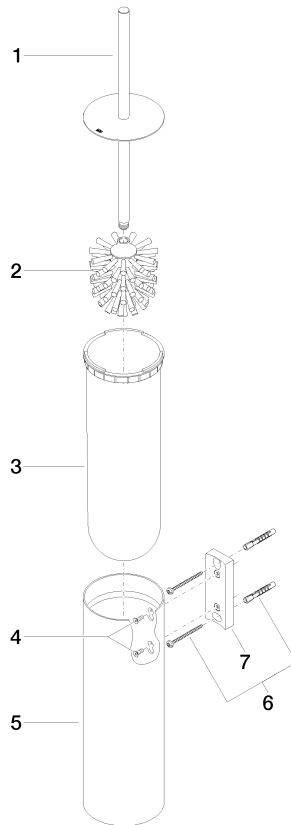

Toilet brush set wall model - Brushed Light Gold

MADISON

83 910 979

- brush, matte black
- width 100mm
- height 456 mm
- 110mm projection

Fits: MADISON, MEM, TARA, CL.1, LISSÉ,
VAIA, META, CYO

	Brushed Light Gold	83 910 979-27
	Chrome	83 910 979-00
	Brushed Platinum	83 910 979-06
	Platinum	83 910 979-08
	Dark Chrome	83 910 979-19
	Light Gold	83 910 979-26
	Brushed Durabronze (23kt Gold)	83 910 979-28
	Matte Black	83 910 979-33
	Brushed Bronze	83 910 979-42
	Brushed Champagne (22kt Gold)	83 910 979-46
	Brushed Chrome	83 910 979-93
	Brushed Dark Platinum	83 910 979-99

83 910 979

83 910 979

Product version from 10/1/2023

Parts for other finishes can be found here: [Chrome](#)

Toilet brush set wall model - Brushed Light Gold

MADISON

83 910 979

Spare parts list

Product version from 10/1/2023

No.	Item Number	Name	Quantity used	Delivery time
	90 20 97 505 01-27	handle	8	30