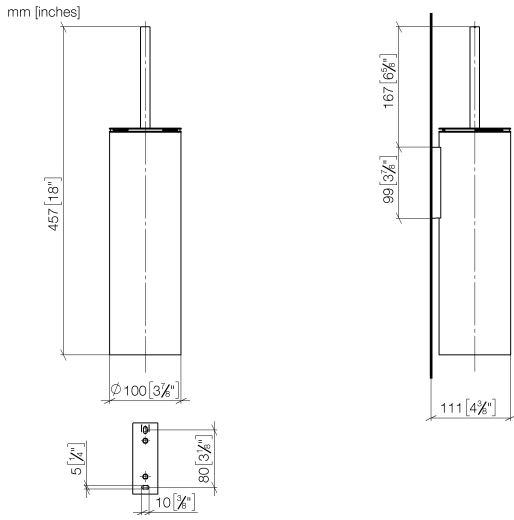

Toilet brush set wall model - Brushed Light Gold

MADISON

83 910 979

- brush, matte black
- width 100mm
- height 456 mm
- 110mm projection

Fits: MADISON, MEM, TARA, CL.1, LISSÉ,
VAIA, META, CYO

	Brushed Light Gold	83 910 979-27
	Chrome	83 910 979-00
	Brushed Platinum	83 910 979-06
	Platinum	83 910 979-08
	Dark Chrome	83 910 979-19
	Light Gold	83 910 979-26
	Brushed Durabronze (23kt Gold)	83 910 979-28
	Matte Black	83 910 979-33
	Brushed Bronze	83 910 979-42
	Brushed Champagne (22kt Gold)	83 910 979-46
	Brushed Chrome	83 910 979-93
	Brushed Dark Platinum	83 910 979-99

83 910 979

83 910 979

Product version from 10/1/2023

Parts for other finishes can be found here: [Chrome](#)

Toilet brush set wall model - Brushed Light Gold

MADISON

83 910 979

Spare parts list

Product version from 10/1/2023

No.	Item Number	Name	Quantity used	Delivery time
	90 20 97 505 01-27	handle	8	30