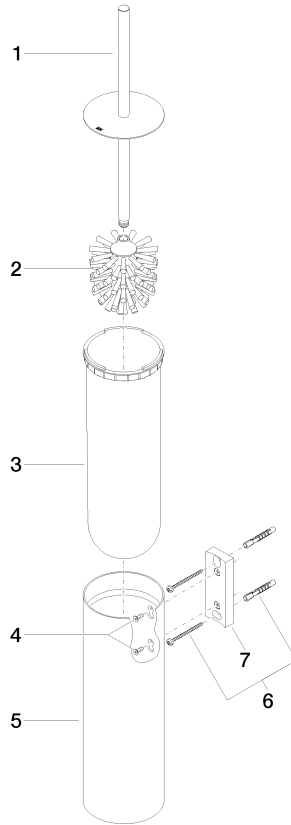

Toilet brush set wall model - Brushed Durabronz (23kt Gold)

MADISON

83 910 979

- brush, matte black
- width 100mm
- height 456 mm
- 110mm projection

Fits: MADISON, MEM, TARA, CL.1, LISSÉ,
VAIA, META, CYO

	Brushed Durabronz (23kt Gold)	83 910 979-28
	Chrome	83 910 979-00
	Brushed Platinum	83 910 979-06
	Platinum	83 910 979-08
	Dark Chrome	83 910 979-19
	Light Gold	83 910 979-26
	Brushed Light Gold	83 910 979-27
	Matte Black	83 910 979-33
	Brushed Bronze	83 910 979-42
	Brushed Champagne (22kt Gold)	83 910 979-46
	Brushed Chrome	83 910 979-93
	Brushed Dark Platinum	83 910 979-99

83 910 979

83 910 979

Product version from 10/1/2023

Parts for other finishes can be found here: [Chrome](#)

Toilet brush set wall model - Brushed Durabronz (23kt Gold)

MADISON

83 910 979

Spare parts list

Product version from 10/1/2023

No.	Item Number	Name	Quantity used	Delivery time
	90 20 97 505 01-28	handle	8	20