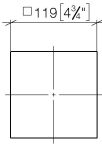

Soap dish free-standing model - Platinum

IMO

84 410 780

• 119 x 119 x 10 mm

Fits: IMO, LULU, MEM, TARA, LISSÉ, META, CYO

	Platinum	84 410 780-08
	Chrome	84 410 780-00
	Brushed Platinum	84 410 780-06
	Dark Chrome	84 410 780-19
	Light Gold	84 410 780-26
	Brushed Light Gold	84 410 780-27
	Brushed Durabronze (23kt Gold)	84 410 780-28
	Matte Black	84 410 780-33
	Brushed Bronze	84 410 780-42
	Brushed Champagne (22kt Gold)	84 410 780-46
	Champagne (22kt Gold)	84 410 780-47
	Brushed Chrome	84 410 780-93
	Brushed Dark Platinum	84 410 780-99

84 410 780

mm [inches]

84 410 780

Product version from 10/1/2023

Parts for other
finishes can be found
here: [Chrome](#)

Soap dish free-standing model - Platinum

IMO

84 410 780