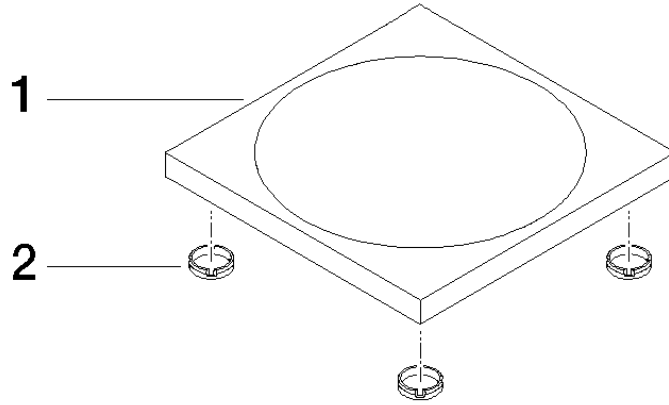

Soap dish free-standing model - Platinum

IMO

84 410 780

• 119 x 119 x 10 mm

Fits: IMO, LULU, MEM, TARA, LISSÉ, META, CYO

	Platinum	84 410 780-08
	Chrome	84 410 780-00
	Brushed Platinum	84 410 780-06
	Dark Chrome	84 410 780-19
	Light Gold	84 410 780-26
	Brushed Light Gold	84 410 780-27
	Brushed Durabronze (23kt Gold)	84 410 780-28
	Matte Black	84 410 780-33
	Brushed Bronze	84 410 780-42
	Brushed Champagne (22kt Gold)	84 410 780-46
	Champagne (22kt Gold)	84 410 780-47
	Brushed Chrome	84 410 780-93
	Brushed Dark Platinum	84 410 780-99

84 410 780

mm [inches]

84 410 780

Product version from 10/1/2023

Parts for other
finishes can be found
here: [Chrome](#)

Soap dish free-standing model - Platinum

IMO

84 410 780

Spare parts list

Product version from 10/1/2023

No.	Item Number	Name	Quantity used	Delivery time
	08 17 78 600-08	dish	5	60