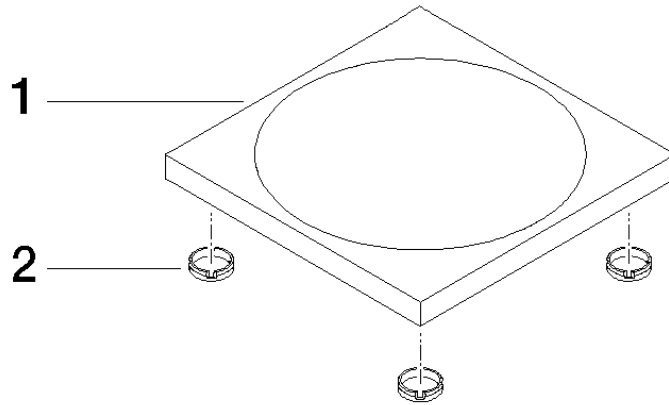

Soap dish free-standing model - Brushed Light Gold

IMO

84 410 780

• 119 x 119 x 10 mm

Fits: IMO, LULU, MEM, TARA, LISSÉ, META, CYO

	Brushed Light Gold	84 410 780-27
	Chrome	84 410 780-00
	Brushed Platinum	84 410 780-06
	Platinum	84 410 780-08
	Dark Chrome	84 410 780-19
	Light Gold	84 410 780-26
	Brushed Durabronze (23kt Gold)	84 410 780-28
	Matte Black	84 410 780-33
	Brushed Bronze	84 410 780-42
	Brushed Champagne (22kt Gold)	84 410 780-46
	Champagne (22kt Gold)	84 410 780-47
	Brushed Chrome	84 410 780-93
	Brushed Dark Platinum	84 410 780-99

Soap dish free-standing model - Brushed Light Gold

IMO

84 410 780

mm [inches]

84 410 780

Product version from 10/1/2023

Parts for other
finishes can be found
here: [Chrome](#)

Soap dish free-standing model - Brushed Light Gold