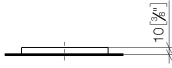

Soap dish free-standing model - Brushed Bronze

IMO

84 410 780

• 119 x 119 x 10 mm

Fits: IMO, LULU, MEM, TARA, LISSÉ, META, CYO

	Brushed Bronze	84 410 780-42
	Chrome	84 410 780-00
	Brushed Platinum	84 410 780-06
	Platinum	84 410 780-08
	Dark Chrome	84 410 780-19
	Light Gold	84 410 780-26
	Brushed Light Gold	84 410 780-27
	Brushed Durabronze (23kt Gold)	84 410 780-28
	Matte Black	84 410 780-33
	Brushed Champagne (22kt Gold)	84 410 780-46
	Champagne (22kt Gold)	84 410 780-47
	Brushed Chrome	84 410 780-93
	Brushed Dark Platinum	84 410 780-99

84 410 780

mm [inches]

84 410 780

**Product version from 10/1/2023**

Parts for other  
finishes can be found  
here: [Chrome](#)