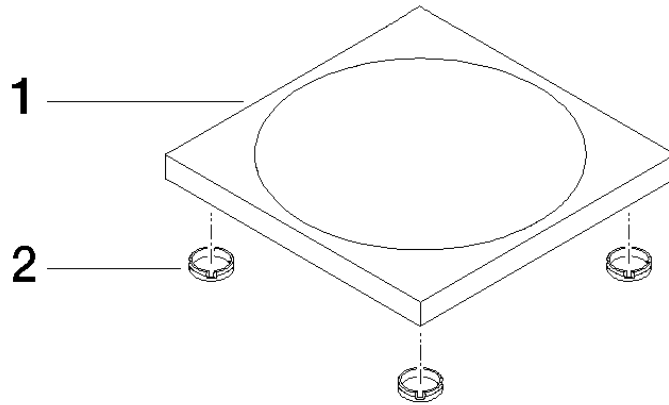

Soap dish free-standing model - Brushed Bronze

IMO

84 410 780

• 119 x 119 x 10 mm

Fits: IMO, LULU, MEM, TARA, LISSÉ, META, CYO

	Brushed Bronze	84 410 780-42
	Chrome	84 410 780-00
	Brushed Platinum	84 410 780-06
	Platinum	84 410 780-08
	Dark Chrome	84 410 780-19
	Light Gold	84 410 780-26
	Brushed Light Gold	84 410 780-27
	Brushed Durabronze (23kt Gold)	84 410 780-28
	Matte Black	84 410 780-33
	Brushed Champagne (22kt Gold)	84 410 780-46
	Champagne (22kt Gold)	84 410 780-47
	Brushed Chrome	84 410 780-93
	Brushed Dark Platinum	84 410 780-99

84 410 780

mm [inches]

84 410 780

**Product version from 10/1/2023**

Parts for other  
finishes can be found  
here: [Chrome](#)

## Soap dish free-standing model - Brushed Bronze

IMO

84 410 780