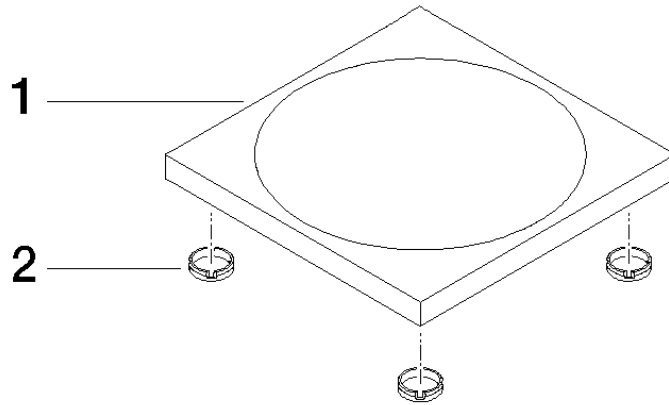

Soap dish free-standing model - Champagne (22kt Gold)

IMO

84 410 780

• 119 x 119 x 10 mm

Fits: IMO, LULU, MEM, TARA, LISSÉ, META, CYO

	Champagne (22kt Gold)	84 410 780-47
	Chrome	84 410 780-00
	Brushed Platinum	84 410 780-06
	Platinum	84 410 780-08
	Dark Chrome	84 410 780-19
	Light Gold	84 410 780-26
	Brushed Light Gold	84 410 780-27
	Brushed Durabronze (23kt Gold)	84 410 780-28
	Matte Black	84 410 780-33
	Brushed Bronze	84 410 780-42
	Brushed Champagne (22kt Gold)	84 410 780-46
	Brushed Chrome	84 410 780-93
	Brushed Dark Platinum	84 410 780-99

Soap dish free-standing model - Champagne (22kt Gold)

84 410 780

mm [inches]

84 410 780

Product version from 10/1/2023

Parts for other
finishes can be found
here: [Chrome](#)

Soap dish free-standing model - Champagne (22kt Gold)