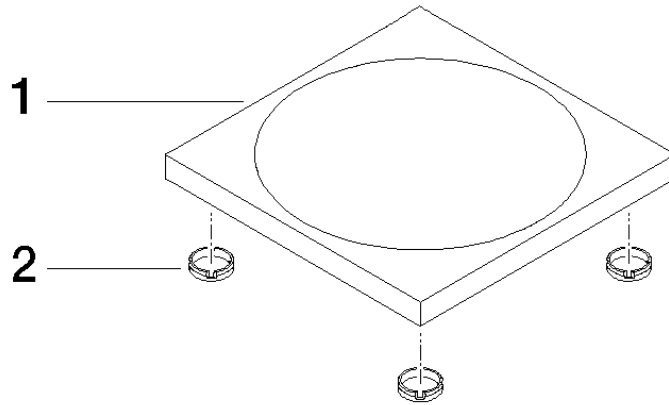

Soap dish free-standing model - Brushed Dark Platinum

IMO

84 410 780

• 119 x 119 x 10 mm

Fits: IMO, LULU, MEM, TARA, LISSÉ, META, CYO

	Brushed Dark Platinum	84 410 780-99
	Chrome	84 410 780-00
	Brushed Platinum	84 410 780-06
	Platinum	84 410 780-08
	Dark Chrome	84 410 780-19
	Light Gold	84 410 780-26
	Brushed Light Gold	84 410 780-27
	Brushed Durabronze (23kt Gold)	84 410 780-28
	Matte Black	84 410 780-33
	Brushed Bronze	84 410 780-42
	Brushed Champagne (22kt Gold)	84 410 780-46
	Champagne (22kt Gold)	84 410 780-47
	Brushed Chrome	84 410 780-93

# Soap dish free-standing model - Brushed Dark Platinum

IMO

84 410 780

mm [inches]

84 410 780

**Product version from 10/1/2023**

Parts for other  
finishes can be found  
here: [Chrome](#)

Soap dish free-standing model - Brushed Dark Platinum