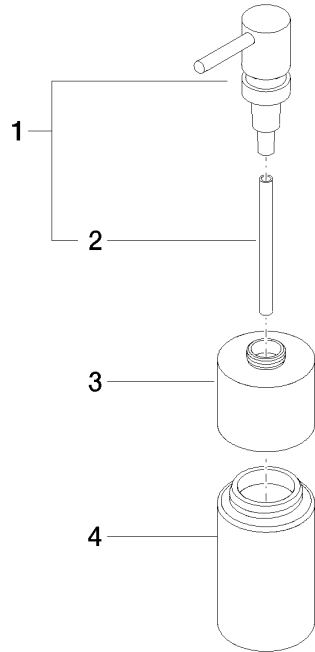

Dispenser free-standing model - Chrome

ELIO

84 435 970

- bottle made of crystal glass, matt
- width 60mm
- height 200 mm
- 250 ml bottle
- 59mm projection

Fits ELIO, ENO, MEM, META SQUARE, SYNC, TARA and TARA ULTRA

Fits: ELIO, MEM, TARA, ENO, SYNC, TARA ULTRA, META SQUARE

	Chrome	84 435 970-00
	Brushed Platinum	84 435 970-06
	Platinum	84 435 970-08
	Dark Chrome	84 435 970-19
	Brushed Durabronze (23kt Gold)	84 435 970-28
	Matte Black	84 435 970-33
	Brushed Champagne (22kt Gold)	84 435 970-46
	Champagne (22kt Gold)	84 435 970-47
	Brushed Chrome	84 435 970-93
	Brushed Dark Platinum	84 435 970-99

84 435 970

mm [inches]

84 435 970

Parts for other finishes can be found here: Brushed Platinum

Dispenser free-standing model - Chrome

ELIO

84 435 970

Spare parts list

No.	Item Number	Name	Quantity used	Delivery time
	90 10 10 535 00-00	dispenser	4	10