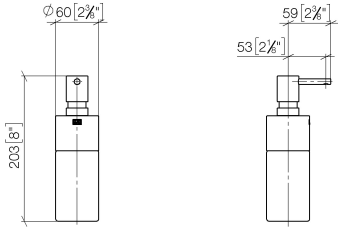

Dispenser free-standing model - Platinum

ELIO

84 435 970

- bottle made of crystal glass, matt
- width 60mm
- height 200 mm
- 250 ml bottle
- 59mm projection

Fits ELIO, ENO, MEM, META SQUARE, SYNC, TARA and TARA ULTRA

Fits: ELIO, MEM, TARA, ENO, SYNC, TARA ULTRA, META SQUARE

	Platinum	84 435 970-08
	Chrome	84 435 970-00
	Brushed Platinum	84 435 970-06
	Dark Chrome	84 435 970-19
	Brushed Durabronze (23kt Gold)	84 435 970-28
	Matte Black	84 435 970-33
	Brushed Champagne (22kt Gold)	84 435 970-46
	Champagne (22kt Gold)	84 435 970-47
	Brushed Chrome	84 435 970-93
	Brushed Dark Platinum	84 435 970-99

84 435 970

mm [inches]

84 435 970

Parts for other
finishes can be found
here: [Chrome](#)

Dispenser free-standing model - Platinum

ELIO

84 435 970

Spare parts list

No.	Item Number	Name	Quantity used	Delivery time
	90 10 10 535 00-08	dispenser	4	40