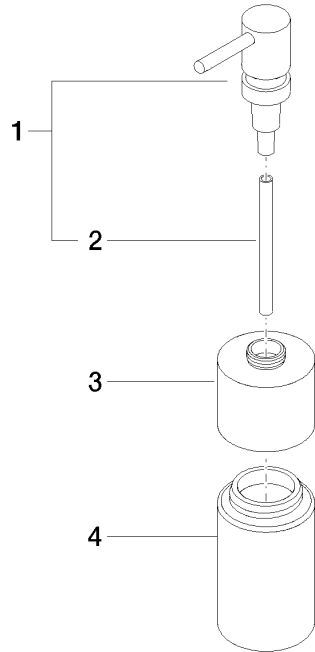

Dispenser free-standing model - Brushed Durabronz (23kt Gold)

ELIO

84 435 970

- bottle made of crystal glass, matt
- width 60mm
- height 200 mm
- 250 ml bottle
- 59mm projection

Fits ELIO, ENO, MEM, META SQUARE, SYNC, TARA and TARA ULTRA

Fits: ELIO, MEM, TARA, ENO, SYNC, TARA ULTRA, META SQUARE

	Brushed Durabronz (23kt Gold)	84 435 970-28
	Chrome	84 435 970-00
	Brushed Platinum	84 435 970-06
	Platinum	84 435 970-08
	Dark Chrome	84 435 970-19
	Matte Black	84 435 970-33
	Brushed Champagne (22kt Gold)	84 435 970-46
	Champagne (22kt Gold)	84 435 970-47
	Brushed Chrome	84 435 970-93
	Brushed Dark Platinum	84 435 970-99

84 435 970

mm [inches]

84 435 970

Parts for other
finishes can be found
here: [Chrome](#)

Dispenser free-standing model - Brushed Durabronz (23kt Gold)

ELIO

84 435 970

Spare parts list

No.	Item Number	Name	Quantity used	Delivery time
	90 10 10 535 00-28	dispenser	4	20