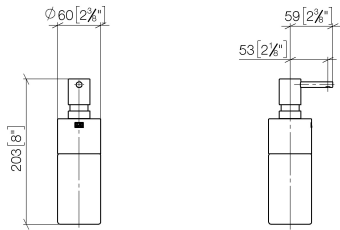

Dispenser free-standing model - Brushed Durabronz (23kt Gold)

ELIO

84 435 970

- bottle made of crystal glass, matt
- width 60mm
- height 200 mm
- 250 ml bottle
- 59mm projection

Fits ELIO, ENO, MEM, META SQUARE, SYNC, TARA and TARA ULTRA

Fits: ELIO, MEM, TARA, ENO, SYNC, TARA ULTRA, META SQUARE

	Brushed Durabronz (23kt Gold)	84 435 970-28
	Chrome	84 435 970-00
	Brushed Platinum	84 435 970-06
	Platinum	84 435 970-08
	Dark Chrome	84 435 970-19
	Matte Black	84 435 970-33
	Brushed Champagne (22kt Gold)	84 435 970-46
	Champagne (22kt Gold)	84 435 970-47
	Brushed Chrome	84 435 970-93
	Brushed Dark Platinum	84 435 970-99

84 435 970

mm [inches]

84 435 970

Parts for other
finishes can be found
here: [Chrome](#)

Dispenser free-standing model - Brushed Durabronz (23kt Gold)

ELIO

84 435 970

Spare parts list

No.	Item Number	Name	Quantity used	Delivery time
	90 10 10 535 00-28	dispenser	4	20