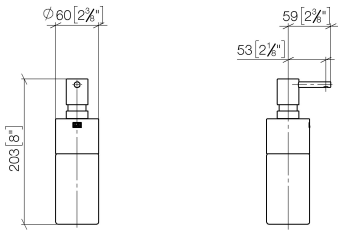

Dispenser free-standing model - Matte Black

ELIO

84 435 970

- bottle made of crystal glass, matt
- width 60mm
- height 200 mm
- 250 ml bottle
- 59mm projection

Fits ELIO, ENO, MEM, META SQUARE, SYNC, TARA and TARA ULTRA

Fits: ELIO, MEM, TARA, ENO, SYNC, TARA ULTRA, META SQUARE

	Matte Black	84 435 970-33
	Chrome	84 435 970-00
	Brushed Platinum	84 435 970-06
	Platinum	84 435 970-08
	Dark Chrome	84 435 970-19
	Brushed Durabronze (23kt Gold)	84 435 970-28
	Brushed Champagne (22kt Gold)	84 435 970-46
	Champagne (22kt Gold)	84 435 970-47
	Brushed Chrome	84 435 970-93
	Brushed Dark Platinum	84 435 970-99

Dispenser free-standing model - Matte Black

84 435 970

mm [inches]

84 435 970

Parts for other
finishes can be found
here: [Chrome](#)

Dispenser free-standing model - Matte Black

ELIO

84 435 970