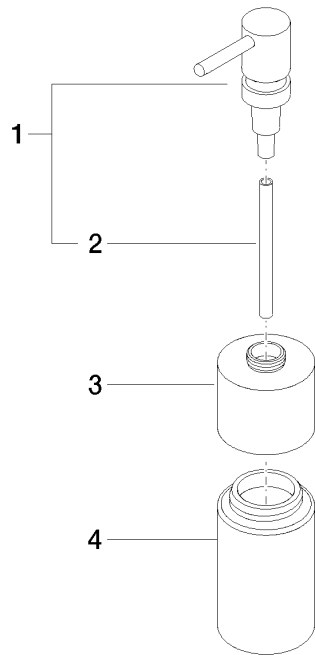

Dispenser free-standing model - Matte Black

ELIO

84 435 970

- bottle made of crystal glass, matt
- width 60mm
- height 200 mm
- 250 ml bottle
- 59mm projection

Fits ELIO, ENO, MEM, META SQUARE, SYNC, TARA and TARA ULTRA

Dispenser free-standing model - Matte Black

84 435 970

mm [inches]

84 435 970

Parts for other
finishes can be found
here: [Chrome](#)

Dispenser free-standing model - Matte Black

ELIO

84 435 970

Spare parts list

No.	Item Number	Name	Quantity used	Delivery time
	90 10 10 535 00-33	dispenser	4	30