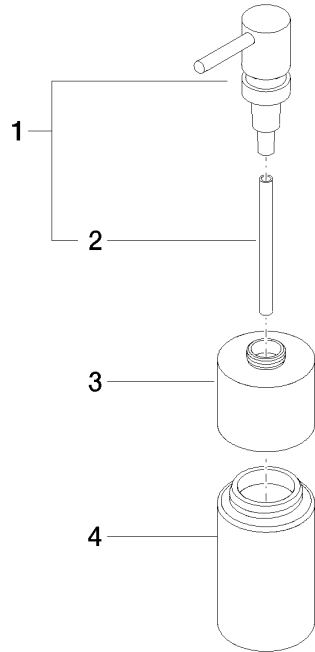

Dispenser free-standing model - Brushed Champagne (22kt Gold)

ELIO

84 435 970

- bottle made of crystal glass, matt
- width 60mm
- height 200 mm
- 250 ml bottle
- 59mm projection

Fits ELIO, ENO, MEM, META SQUARE, SYNC, TARA and TARA ULTRA

Fits: ELIO, MEM, TARA, ENO, SYNC, TARA ULTRA, META SQUARE

	Brushed Champagne (22kt Gold)	84 435 970-46
	Chrome	84 435 970-00
	Brushed Platinum	84 435 970-06
	Platinum	84 435 970-08
	Dark Chrome	84 435 970-19
	Brushed Durabronze (23kt Gold)	84 435 970-28
	Matte Black	84 435 970-33
	Champagne (22kt Gold)	84 435 970-47
	Brushed Chrome	84 435 970-93
	Brushed Dark Platinum	84 435 970-99

84 435 970

mm [inches]

84 435 970

Parts for other
finishes can be found
here: [Chrome](#)

Dispenser free-standing model - Brushed Champagne (22kt Gold)

ELIO

84 435 970

Spare parts list

No.	Item Number	Name	Quantity used	Delivery time
	90 10 10 535 00-46	dispenser	4	30