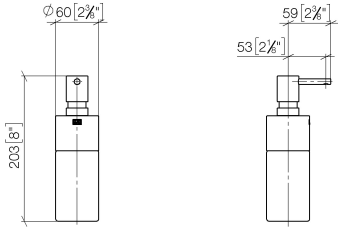

Dispenser free-standing model - Brushed Champagne (22kt Gold)

ELIO

84 435 970

- bottle made of crystal glass, matt
- width 60mm
- height 200 mm
- 250 ml bottle
- 59mm projection

Fits ELIO, ENO, MEM, META SQUARE, SYNC, TARA and TARA ULTRA

Fits: ELIO, MEM, TARA, ENO, SYNC, TARA ULTRA, META SQUARE

	Brushed Champagne (22kt Gold)	84 435 970-46
	Chrome	84 435 970-00
	Brushed Platinum	84 435 970-06
	Platinum	84 435 970-08
	Dark Chrome	84 435 970-19
	Brushed Durabronze (23kt Gold)	84 435 970-28
	Matte Black	84 435 970-33
	Champagne (22kt Gold)	84 435 970-47
	Brushed Chrome	84 435 970-93
	Brushed Dark Platinum	84 435 970-99

84 435 970

mm [inches]

84 435 970

Parts for other
finishes can be found
here: [Chrome](#)

Dispenser free-standing model - Brushed Champagne (22kt Gold)

ELIO

84 435 970

Spare parts list

No.	Item Number	Name	Quantity used	Delivery time
	90 10 10 535 00-46	dispenser	4	30