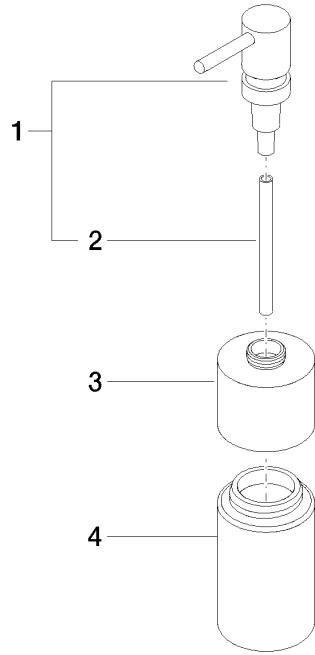

Dispenser free-standing model - Champagne (22kt Gold)

ELIO

84 435 970

- bottle made of crystal glass, matt
- width 60mm
- height 200 mm
- 250 ml bottle
- 59mm projection

Fits ELIO, ENO, MEM, META SQUARE, SYNC, TARA and TARA ULTRA

Fits: ELIO, MEM, TARA, ENO, SYNC, TARA ULTRA, META SQUARE

	Champagne (22kt Gold)	84 435 970-47
	Chrome	84 435 970-00
	Brushed Platinum	84 435 970-06
	Platinum	84 435 970-08
	Dark Chrome	84 435 970-19
	Brushed Durabross (23kt Gold)	84 435 970-28
	Matte Black	84 435 970-33
	Brushed Champagne (22kt Gold)	84 435 970-46
	Brushed Chrome	84 435 970-93
	Brushed Dark Platinum	84 435 970-99

84 435 970

mm [inches]

84 435 970

Parts for other  
finishes can be found  
here: [Chrome](#)

Dispenser free-standing model - Champagne (22kt Gold)

ELIO

84 435 970

**Spare parts list**

No.	Item Number	Name	Quantity used	Delivery time
	90 10 10 535 00-47	dispenser	4	30