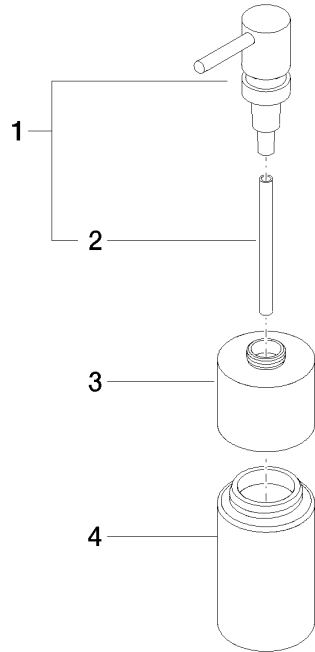

Dispenser free-standing model - Brushed Chrome

ELIO

84 435 970

- bottle made of crystal glass, matt
- width 60mm
- height 200 mm
- 250 ml bottle
- 59mm projection

Fits ELIO, ENO, MEM, META SQUARE, SYNC, TARA and TARA ULTRA

Fits: ELIO, MEM, TARA, ENO, SYNC, TARA ULTRA, META SQUARE

	Brushed Chrome	84 435 970-93
	Chrome	84 435 970-00
	Brushed Platinum	84 435 970-06
	Platinum	84 435 970-08
	Dark Chrome	84 435 970-19
	Brushed Durabross (23kt Gold)	84 435 970-28
	Matte Black	84 435 970-33
	Brushed Champagne (22kt Gold)	84 435 970-46
	Champagne (22kt Gold)	84 435 970-47
	Brushed Dark Platinum	84 435 970-99

84 435 970

mm [inches]

84 435 970

Parts for other
finishes can be found
here: [Chrome](#)

Dispenser free-standing model - Brushed Chrome

ELIO

84 435 970

Spare parts list

No.	Item Number	Name	Quantity used	Delivery time
	90 10 10 535 00-93	dispenser	4	20