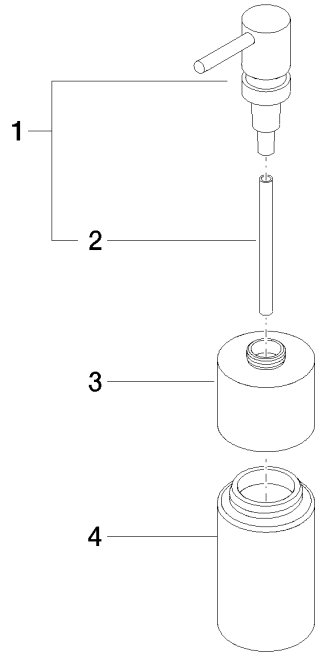

Dispenser free-standing model - Brushed Dark Platinum

ELIO

84 435 970

- bottle made of crystal glass, matt
- width 60mm
- height 200 mm
- 250 ml bottle
- 59mm projection

Fits ELIO, ENO, MEM, META SQUARE, SYNC, TARA and TARA ULTRA

Fits: ELIO, MEM, TARA, ENO, SYNC, TARA ULTRA, META SQUARE

	Brushed Dark Platinum	84 435 970-99
	Chrome	84 435 970-00
	Brushed Platinum	84 435 970-06
	Platinum	84 435 970-08
	Dark Chrome	84 435 970-19
	Brushed Durabross (23kt Gold)	84 435 970-28
	Matte Black	84 435 970-33
	Brushed Champagne (22kt Gold)	84 435 970-46
	Champagne (22kt Gold)	84 435 970-47
	Brushed Chrome	84 435 970-93

84 435 970

mm [inches]

84 435 970

Parts for other
finishes can be found
here: [Chrome](#)

Dispenser free-standing model - Brushed Dark Platinum

ELIO

84 435 970

Spare parts list

No.	Item Number	Name	Quantity used	Delivery time
	90 10 10 535 00-99	dispenser	4	30