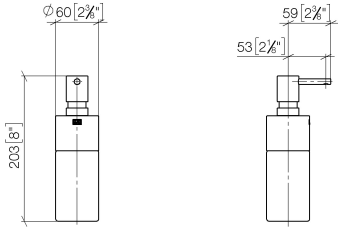

Dispenser free-standing model - Brushed Dark Platinum

ELIO

84 435 970

- bottle made of crystal glass, matt
- width 60mm
- height 200 mm
- 250 ml bottle
- 59mm projection

Fits ELIO, ENO, MEM, META SQUARE, SYNC, TARA and TARA ULTRA

84 435 970

mm [inches]

84 435 970

Parts for other
finishes can be found
here: [Chrome](#)

Dispenser free-standing model - Brushed Dark Platinum

ELIO

84 435 970

Spare parts list

No.	Item Number	Name	Quantity used	Delivery time
	90 10 10 535 00-99	dispenser	4	30