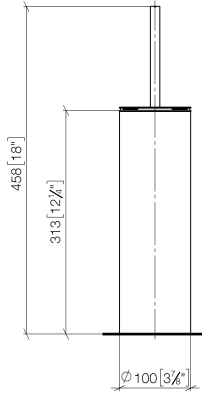

Toilet brush set free-standing model - Chrome

MEM

84 910 979

- brush, matte black
- width 100mm
- height 456 mm

Fits: MEM, LISSÉ, META, CYO

	Chrome	84 910 979-00
	Brushed Platinum	84 910 979-06
	Platinum	84 910 979-08
	Dark Chrome	84 910 979-19
	Light Gold	84 910 979-26
	Brushed Light Gold	84 910 979-27
	Brushed Durabronze (23kt Gold)	84 910 979-28
	Matte Black	84 910 979-33
	Brushed Bronze	84 910 979-42
	Brushed Champagne (22kt Gold)	84 910 979-46
	Brushed Chrome	84 910 979-93
	Brushed Dark Platinum	84 910 979-99

Toilet brush set free-standing model - Chrome

MEM

84 910 979

mm [inches]

84 910 979

Product version from 10/1/2023

Parts for other
finishes can be found
here: Brushed
Platinum

Toilet brush set free-standing model - Chrome