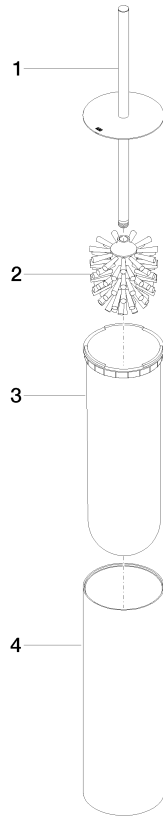

Toilet brush set free-standing model - Chrome

MEM

84 910 979

- brush, matte black
- width 100mm
- height 456 mm

Fits: MEM, LISSÉ, META, CYO

	Chrome	84 910 979-00
	Brushed Platinum	84 910 979-06
	Platinum	84 910 979-08
	Dark Chrome	84 910 979-19
	Light Gold	84 910 979-26
	Brushed Light Gold	84 910 979-27
	Brushed Durabronze (23kt Gold)	84 910 979-28
	Matte Black	84 910 979-33
	Brushed Bronze	84 910 979-42
	Brushed Champagne (22kt Gold)	84 910 979-46
	Brushed Chrome	84 910 979-93
	Brushed Dark Platinum	84 910 979-99

Toilet brush set free-standing model - Chrome

MEM

84 910 979

mm [inches]

84 910 979

Product version from 10/1/2023

Parts for other
finishes can be found
here: Brushed
Platinum

Toilet brush set free-standing model - Chrome

MEM

84 910 979

Spare parts list

Product version from 10/1/2023

No.	Item Number	Name	Quantity used	Delivery time
	90 20 97 505 01-00	handle	4	10