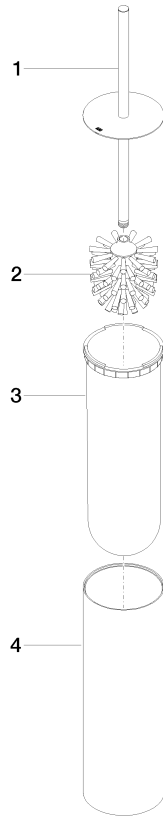

Toilet brush set free-standing model - Platinum

MEM

84 910 979

- brush, matte black
- width 100mm
- height 456 mm

Fits: MEM, LISSÉ, META, CYO

	Platinum	84 910 979-08
	Chrome	84 910 979-00
	Brushed Platinum	84 910 979-06
	Dark Chrome	84 910 979-19
	Light Gold	84 910 979-26
	Brushed Light Gold	84 910 979-27
	Brushed Durabronze (23kt Gold)	84 910 979-28
	Matte Black	84 910 979-33
	Brushed Bronze	84 910 979-42
	Brushed Champagne (22kt Gold)	84 910 979-46
	Brushed Chrome	84 910 979-93
	Brushed Dark Platinum	84 910 979-99

Toilet brush set free-standing model - Platinum

84 910 979

mm [inches]

84 910 979

Product version from 10/1/2023

Parts for other
finishes can be found
here: [Chrome](#)

Toilet brush set free-standing model - Platinum

MEM

84 910 979

Spare parts list

Product version from 10/1/2023

No.	Item Number	Name	Quantity used	Delivery time
	90 20 97 505 01-08	handle	4	40