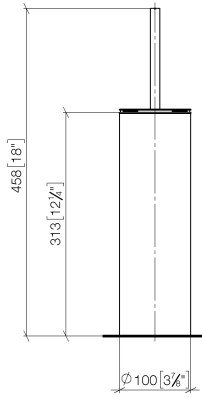

Toilet brush set free-standing model - Platinum

MEM

84 910 979

- brush, matte black
- width 100mm
- height 456 mm

Fits: MEM, LISSÉ, META, CYO

	Platinum	84 910 979-08
	Chrome	84 910 979-00
	Brushed Platinum	84 910 979-06
	Dark Chrome	84 910 979-19
	Light Gold	84 910 979-26
	Brushed Light Gold	84 910 979-27
	Brushed Durabronze (23kt Gold)	84 910 979-28
	Matte Black	84 910 979-33
	Brushed Bronze	84 910 979-42
	Brushed Champagne (22kt Gold)	84 910 979-46
	Brushed Chrome	84 910 979-93
	Brushed Dark Platinum	84 910 979-99

Toilet brush set free-standing model - Platinum

84 910 979

mm [inches]

84 910 979

Product version from 10/1/2023

Parts for other
finishes can be found
here: [Chrome](#)

Toilet brush set free-standing model - Platinum