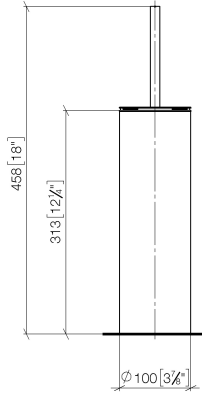

Toilet brush set free-standing model - Dark Chrome

MEM

84 910 979

- brush, matte black
- width 100mm
- height 456 mm

Fits: MEM, LISSÉ, META, CYO

	Dark Chrome	84 910 979-19
	Chrome	84 910 979-00
	Brushed Platinum	84 910 979-06
	Platinum	84 910 979-08
	Light Gold	84 910 979-26
	Brushed Light Gold	84 910 979-27
	Brushed Durabronze (23kt Gold)	84 910 979-28
	Matte Black	84 910 979-33
	Brushed Bronze	84 910 979-42
	Brushed Champagne (22kt Gold)	84 910 979-46
	Brushed Chrome	84 910 979-93
	Brushed Dark Platinum	84 910 979-99

84 910 979

mm [inches]

84 910 979

Parts for other
finishes can be found
here: [Chrome](#)

Toilet brush set free-standing model - Dark Chrome

MEM

84 910 979

Spare parts list