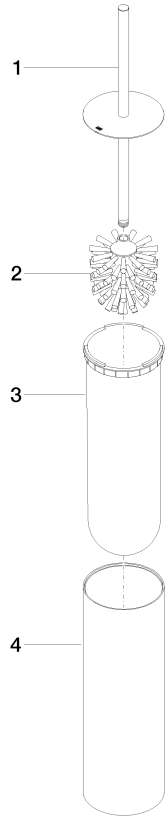

Toilet brush set free-standing model - Dark Chrome

MEM

84 910 979

- brush, matte black
- width 100mm
- height 456 mm

Fits: MEM, LISSÉ, META, CYO

	Dark Chrome	84 910 979-19
	Chrome	84 910 979-00
	Brushed Platinum	84 910 979-06
	Platinum	84 910 979-08
	Light Gold	84 910 979-26
	Brushed Light Gold	84 910 979-27
	Brushed Durabronze (23kt Gold)	84 910 979-28
	Matte Black	84 910 979-33
	Brushed Bronze	84 910 979-42
	Brushed Champagne (22kt Gold)	84 910 979-46
	Brushed Chrome	84 910 979-93
	Brushed Dark Platinum	84 910 979-99

84 910 979

mm [inches]

84 910 979

Parts for other
finishes can be found
here: [Chrome](#)

Toilet brush set free-standing model - Dark Chrome

MEM

84 910 979

Spare parts list