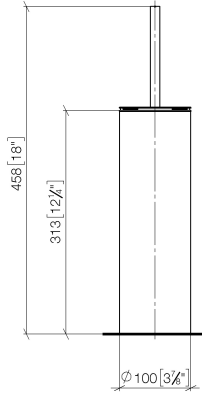

Toilet brush set free-standing model - Brushed Light Gold

MEM

84 910 979

- brush, matte black
- width 100mm
- height 456 mm

Fits: MEM, LISSÉ, META, CYO

	Brushed Light Gold	84 910 979-27
	Chrome	84 910 979-00
	Brushed Platinum	84 910 979-06
	Platinum	84 910 979-08
	Dark Chrome	84 910 979-19
	Light Gold	84 910 979-26
	Brushed Durabronze (23kt Gold)	84 910 979-28
	Matte Black	84 910 979-33
	Brushed Bronze	84 910 979-42
	Brushed Champagne (22kt Gold)	84 910 979-46
	Brushed Chrome	84 910 979-93
	Brushed Dark Platinum	84 910 979-99

84 910 979

mm [inches]

84 910 979

Product version from 10/1/2023

Parts for other finishes can be found here: [Chrome](#)

Toilet brush set free-standing model - Brushed Light Gold

MEM

84 910 979

Spare parts list

Product version from 10/1/2023

No.	Item Number	Name	Quantity used	Delivery time
	90 20 97 505 01-27	handle	4	30