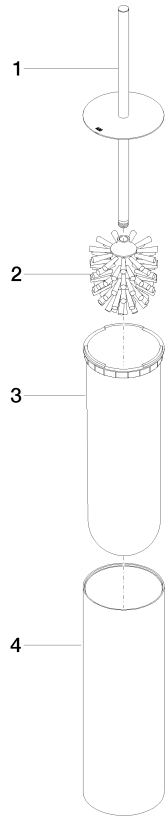

Toilet brush set free-standing model - Brushed Light Gold

MEM

84 910 979

- brush, matte black
- width 100mm
- height 456 mm

Fits: MEM, LISSÉ, META, CYO

	Brushed Light Gold	84 910 979-27
	Chrome	84 910 979-00
	Brushed Platinum	84 910 979-06
	Platinum	84 910 979-08
	Dark Chrome	84 910 979-19
	Light Gold	84 910 979-26
	Brushed Durabronze (23kt Gold)	84 910 979-28
	Matte Black	84 910 979-33
	Brushed Bronze	84 910 979-42
	Brushed Champagne (22kt Gold)	84 910 979-46
	Brushed Chrome	84 910 979-93
	Brushed Dark Platinum	84 910 979-99

84 910 979

mm [inches]

84 910 979

Product version from 10/1/2023

Parts for other finishes can be found here: [Chrome](#)

Toilet brush set free-standing model - Brushed Light Gold

MEM

84 910 979

Spare parts list

Product version from 10/1/2023

No.	Item Number	Name	Quantity used	Delivery time
	90 20 97 505 01-27	handle	4	30