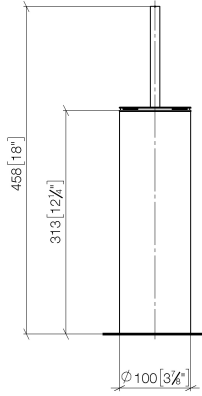

Toilet brush set free-standing model - Brushed Bronze

MEM

84 910 979

- brush, matte black
- width 100mm
- height 456 mm

Fits: MEM, LISSÉ, META, CYO

	Brushed Bronze	84 910 979-42
	Chrome	84 910 979-00
	Brushed Platinum	84 910 979-06
	Platinum	84 910 979-08
	Dark Chrome	84 910 979-19
	Light Gold	84 910 979-26
	Brushed Light Gold	84 910 979-27
	Brushed Durabronze (23kt Gold)	84 910 979-28
	Matte Black	84 910 979-33
	Brushed Champagne (22kt Gold)	84 910 979-46
	Brushed Chrome	84 910 979-93
	Brushed Dark Platinum	84 910 979-99

84 910 979

mm [inches]

84 910 979

Product version from 10/1/2023

Parts for other
finishes can be found
here: [Chrome](#)

Toilet brush set free-standing model - Brushed Bronze

MEM

84 910 979

Spare parts list

Product version from 10/1/2023

No.	Item Number	Name	Quantity used	Delivery time
	90 20 97 505 01-42	handle	4	30