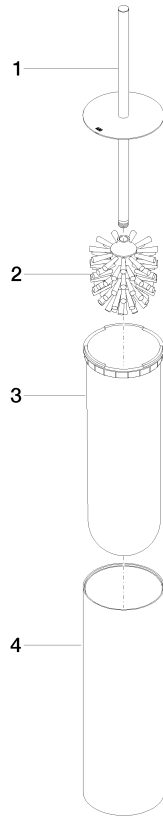

Toilet brush set free-standing model - Brushed Bronze

MEM

84 910 979

- brush, matte black
- width 100mm
- height 456 mm

Fits: MEM, LISSÉ, META, CYO

	Brushed Bronze	84 910 979-42
	Chrome	84 910 979-00
	Brushed Platinum	84 910 979-06
	Platinum	84 910 979-08
	Dark Chrome	84 910 979-19
	Light Gold	84 910 979-26
	Brushed Light Gold	84 910 979-27
	Brushed Durabronze (23kt Gold)	84 910 979-28
	Matte Black	84 910 979-33
	Brushed Champagne (22kt Gold)	84 910 979-46
	Brushed Chrome	84 910 979-93
	Brushed Dark Platinum	84 910 979-99

84 910 979

mm [inches]

84 910 979

Product version from 10/1/2023

Parts for other
finishes can be found
here: [Chrome](#)

Toilet brush set free-standing model - Brushed Bronze

MEM

84 910 979

Spare parts list

Product version from 10/1/2023

No.	Item Number	Name	Quantity used	Delivery time
	90 20 97 505 01-42	handle	4	30