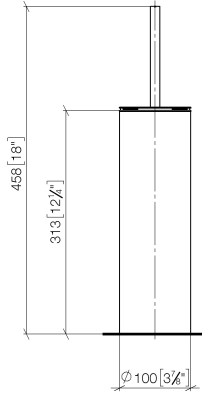

Toilet brush set free-standing model - Brushed Champagne (22kt Gold)

MEM

84 910 979

- brush, matte black
- width 100mm
- height 456 mm

Fits: MEM, LISSÉ, META, CYO

	Brushed Champagne (22kt Gold)	84 910 979-46
	Chrome	84 910 979-00
	Brushed Platinum	84 910 979-06
	Platinum	84 910 979-08
	Dark Chrome	84 910 979-19
	Light Gold	84 910 979-26
	Brushed Light Gold	84 910 979-27
	Brushed Durabronze (23kt Gold)	84 910 979-28
	Matte Black	84 910 979-33
	Brushed Bronze	84 910 979-42
	Brushed Chrome	84 910 979-93
	Brushed Dark Platinum	84 910 979-99

84 910 979

mm [inches]

84 910 979

Product version from 10/1/2023

Parts for other finishes can be found here: [Chrome](#)

Toilet brush set free-standing model - Brushed Champagne (22kt Gold)

MEM

84 910 979

Spare parts list

Product version from 10/1/2023

No.	Item Number	Name	Quantity used	Delivery time
	90 20 97 505 01-46	handle	4	30