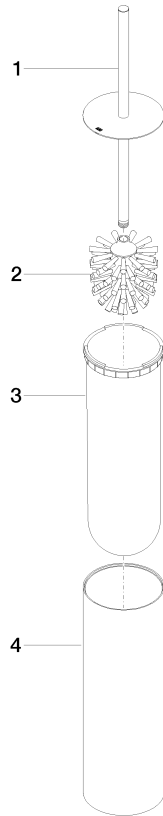

Toilet brush set free-standing model - Brushed Champagne (22kt Gold)

MEM

84 910 979

- brush, matte black
- width 100mm
- height 456 mm

Fits: MEM, LISSÉ, META, CYO

	Brushed Champagne (22kt Gold)	84 910 979-46
	Chrome	84 910 979-00
	Brushed Platinum	84 910 979-06
	Platinum	84 910 979-08
	Dark Chrome	84 910 979-19
	Light Gold	84 910 979-26
	Brushed Light Gold	84 910 979-27
	Brushed Durabronze (23kt Gold)	84 910 979-28
	Matte Black	84 910 979-33
	Brushed Bronze	84 910 979-42
	Brushed Chrome	84 910 979-93
	Brushed Dark Platinum	84 910 979-99

84 910 979

mm [inches]

84 910 979

Product version from 10/1/2023

Parts for other finishes can be found here: [Chrome](#)

Toilet brush set free-standing model - Brushed Champagne (22kt Gold)

MEM

84 910 979

Spare parts list

Product version from 10/1/2023

No.	Item Number	Name	Quantity used	Delivery time
	90 20 97 505 01-46	handle	4	30