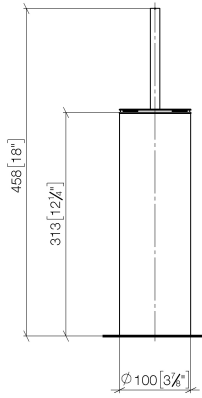

Toilet brush set free-standing model - Brushed Chrome

MEM

84 910 979

- brush, matte black
- width 100mm
- height 456 mm

Fits: MEM, LISSÉ, META, CYO

	Brushed Chrome	84 910 979-93
	Chrome	84 910 979-00
	Brushed Platinum	84 910 979-06
	Platinum	84 910 979-08
	Dark Chrome	84 910 979-19
	Light Gold	84 910 979-26
	Brushed Light Gold	84 910 979-27
	Brushed Durabronze (23kt Gold)	84 910 979-28
	Matte Black	84 910 979-33
	Brushed Bronze	84 910 979-42
	Brushed Champagne (22kt Gold)	84 910 979-46
	Brushed Dark Platinum	84 910 979-99

84 910 979

mm [inches]

84 910 979

Product version from 10/1/2023

Parts for other finishes can be found here: [Chrome](#)

Toilet brush set free-standing model - Brushed Chrome

MEM

84 910 979

Spare parts list

Product version from 10/1/2023

No.	Item Number	Name	Quantity used	Delivery time
	90 20 97 505 01-93	handle	4	20