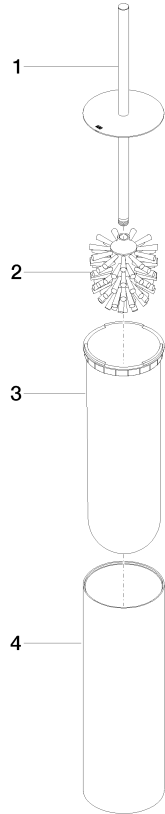

Toilet brush set free-standing model - Brushed Chrome

MEM

84 910 979

- brush, matte black
- width 100mm
- height 456 mm

Fits: MEM, LISSÉ, META, CYO

	Brushed Chrome	84 910 979-93
	Chrome	84 910 979-00
	Brushed Platinum	84 910 979-06
	Platinum	84 910 979-08
	Dark Chrome	84 910 979-19
	Light Gold	84 910 979-26
	Brushed Light Gold	84 910 979-27
	Brushed Durabronze (23kt Gold)	84 910 979-28
	Matte Black	84 910 979-33
	Brushed Bronze	84 910 979-42
	Brushed Champagne (22kt Gold)	84 910 979-46
	Brushed Dark Platinum	84 910 979-99

84 910 979

mm [inches]

84 910 979

Product version from 10/1/2023

Parts for other finishes can be found here: [Chrome](#)

Toilet brush set free-standing model - Brushed Chrome

MEM

84 910 979

Spare parts list

Product version from 10/1/2023

No.	Item Number	Name	Quantity used	Delivery time
	90 20 97 505 01-93	handle	4	20