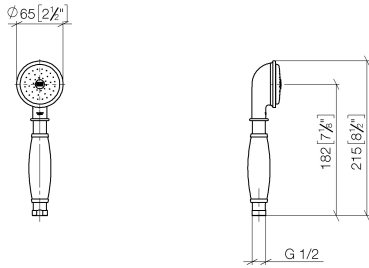

ST 050 200 1360

- slide bar
- Pipe diameter 18 mm
- rosette Ø 60 mm
- gauge 850 mm
- metal shower hose 1750mm with integrated anti-twist protection
- shower hose connector 1/2"
- COMPACT RAIN, max. flow rate 9 l/min (at 3 bar)
- spray head Ø 64mm
- This product can help a building meet the requirements of Green Building Rating Systems, e.g. LEED®, BREEAM®, DGNB

Individual components of this set

You need the following components for this set

MADISON Shower set - Chrome

MADISON

ST 050 200 1360

ST 050 200 1360

- COMPACT RAIN, max. flow rate 9 l/min (at 3 bar)
- Function from: 6 l/min
- spray head Ø 64mm
- 1/2" connection
- WRAS 1809019

ST 050 200 1360

mm [inches]

Flow rate chart

Certificates

WRAS_1809019. LGA_8492.

ST 050 200 1360

Spare parts list

No.	Item Number	Name	Quantity used	Delivery time
1	90 12 01 010 00 90	set	1	2
2	09 14 10 069 90	seal	1	2
3	09 24 04 059 20-00	nipple	1	10
4	09 14 10 042 90	seal	1	2
5	90 28 22 033 00-00	insert	1	10
6	11 167 820 60	handle	1	2
7	09 23 01 077 90	flow reducer	1	2
8	09 23 01 039 90	sieve	1	2

ST 050 200 1360

- slide bar
- Pipe diameter 18 mm
- rosette Ø 60 mm
- gauge 850 mm
- metal shower hose 1750mm with integrated anti-twist protection
- shower hose connector 1/2"

This article does not include a hand shower!