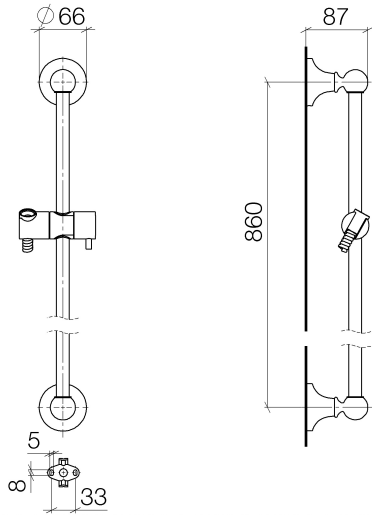

ST 050 200 1360

- slide bar
- Pipe diameter 18 mm
- rosette Ø 60 mm
- gauge 850 mm
- metal shower hose 1750mm with integrated anti-twist protection
- shower hose connector 1/2"
- COMPACT RAIN, max. flow rate 9 l/min (at 3 bar)
- spray head Ø 64mm
- This product can help a building meet the requirements of Green Building Rating Systems, e.g. LEED®, BREEAM®, DGNB

ST 050 200 1360

- slide bar
- Pipe diameter 18 mm
- rosette Ø 60 mm
- gauge 850 mm
- metal shower hose 1750mm with integrated anti-twist protection
- shower hose connector 1/2"

This article does not include a hand shower!

Required miscellaneous

	MADISON Hand shower - Chrome •spray head Ø 95mm •Hand shower see page {PAGE} •Three settings: COMPACT RAIN, COMPACT SOFT FLOW, COMPACT AQUAPRESSURE FLOW, max. flow rate l/min (at 3 bar)	28 002 978-00
---	---	---------------

Certificates

WRAS_2009048. IAPMO_4976 (4).

ST 050 200 1360

Spare parts list

No.	Item Number	Name	Quantity used	Delivery time
1	90 17 20 708 00 90	fixing set	2	2
2	09 30 30 048 90	screw	2	2
3	09 17 20 016-00	holder	2	10
4	09 31 11 144 90	pin	2	2
5	09 31 11 002 90	pin	2	2
6	09 21 40 020-00	connection	2	60
7	09 18 40 009 90	sleeve	2	2
8	08 28 22 596-00	pipe	1	10
9	12 580 970-00	Slide unit - Chrome	1	10
10	28 204 970-00	Metal shower hose 1/2" x 1/2" x 1750 mm - Chrome	1	2