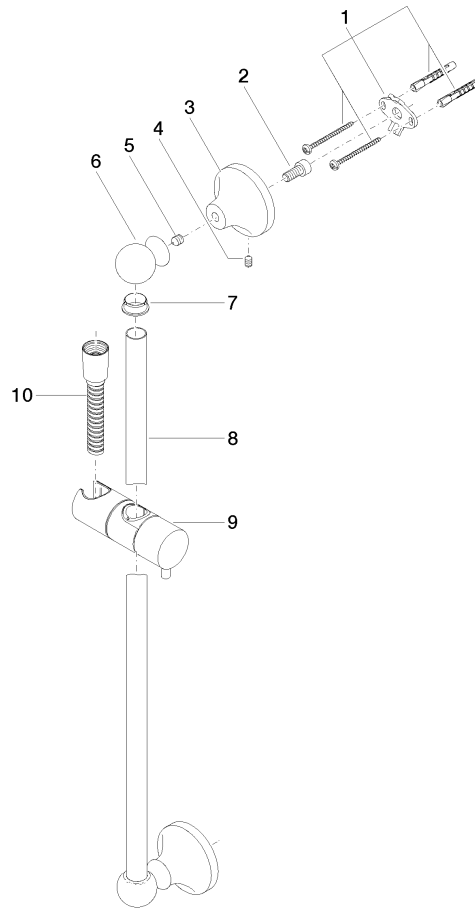

ST 050 200 1360

- slide bar
- Pipe diameter 18 mm
- rosette Ø 60 mm
- gauge 850 mm
- metal shower hose 1750mm with integrated anti-twist protection
- shower hose connector 1/2"

This article does not include a hand shower!

Required miscellaneous

	MADISON Hand shower FlowReduce - Chrome •spray head Ø 95mm •Hand shower see page {PAGE} •Three settings: COMPACT RAIN, COMPACT SOFT FLOW, COMPACT AQUAPRESSURE FLOW, max. flow rate l/min (at 3 bar)	28 002 978-00 0010
---	--	-----------------------

Required miscellaneous

	MADISON Hand shower - Chrome •spray head Ø 95mm •Hand shower see page {PAGE} •Three settings: COMPACT RAIN, COMPACT SOFT FLOW, COMPACT AQUAPRESSURE FLOW, max. flow rate l/min (at 3 bar)	28 002 978-00
---	---	---------------

Certificates

WRAS_2009048. IAPMO_4976 (4).

ST 050 200 1360

Spare parts list

No.	Item Number	Name	Quantity used	Delivery time
1	90 17 20 708 00 90	fixing set	2	2
2	09 30 30 048 90	screw	2	2
3	09 17 20 016-00	holder	2	10
4	09 31 11 144 90	pin	2	2
5	09 31 11 002 90	pin	2	2
6	09 21 40 020-00	connection	2	60
7	09 18 40 009 90	sleeve	2	2
8	08 28 22 596-00	pipe	1	10
9	12 580 970-00	Slide unit - Chrome	1	10
10	28 204 970-00	Metal shower hose 1/2" x 1/2" x 1750 mm - Chrome	1	2