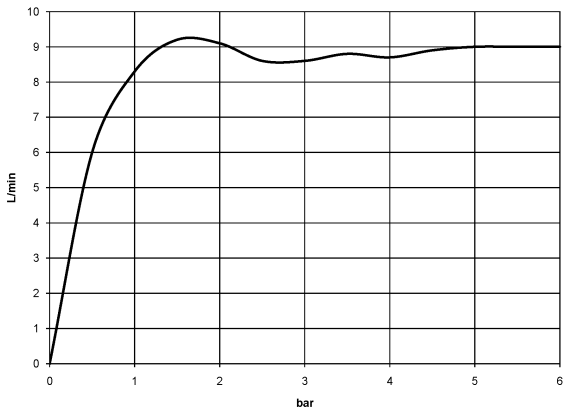

ST 050 200 1360

- slide bar
- Pipe diameter 18 mm
- rosette Ø 60 mm
- gauge 850 mm
- metal shower hose 1750mm with integrated anti-twist protection
- shower hose connector 1/2"
- COMPACT RAIN, max. flow rate 9 l/min (at 3 bar)
- spray head Ø 64mm
- This product can help a building meet the requirements of Green Building Rating Systems, e.g. LEED®, BREEAM®, DGNB

Individual components of this set

You need the following components for this set

MADISON Shower set - Chrome

MADISON

ST 050 200 1360

ST 050 200 1360

- COMPACT RAIN, max. flow rate 9 l/min (at 3 bar)
- Function from: 6 l/min
- spray head Ø 64mm
- 1/2" connection
- WRAS 1809019

Intrinsic protection against back flow.

	Chrome	28 002 970-00
	Chrome	28 002 970-00 0010
	Gold (23.9kt)	28 002 970-01
	Brushed Platinum	28 002 970-06
	Brushed Platinum	28 002 970-06 0010
	Platinum	28 002 970-08
	Platinum	28 002 970-08 0010
	Durabress (23kt Gold)	28 002 970-09
	Durabress (23kt Gold)	28 002 970-09 0010
	Brushed Durabress (23kt Gold)	28 002 970-28
	Brushed Durabress (23kt Gold)	28 002 970-28 0010
	Brushed Chrome	28 002 970-93
	Brushed Chrome	28 002 970-93 0010
	Brushed Dark Platinum	28 002 970-99
	Brushed Dark Platinum	28 002 970-99 0010

ST 050 200 1360

mm [inches]

Flow rate chart

Certificates

WRAS_1809019. LGA_8492.

ST 050 200 1360

Spare parts list

No.	Item Number	Name	Quantity used	Delivery time
1	90 12 01 010 00 90	set	1	2
2	09 14 10 069 90	seal	1	2
3	09 24 04 059 20-00	nipple	1	10
4	09 14 10 042 90	seal	1	2
5	90 28 22 033 00-00	insert	1	10
6	11 167 820 60	handle	1	2
7	09 23 01 077 90	flow reducer	1	2
8	09 23 01 039 90	sieve	1	2