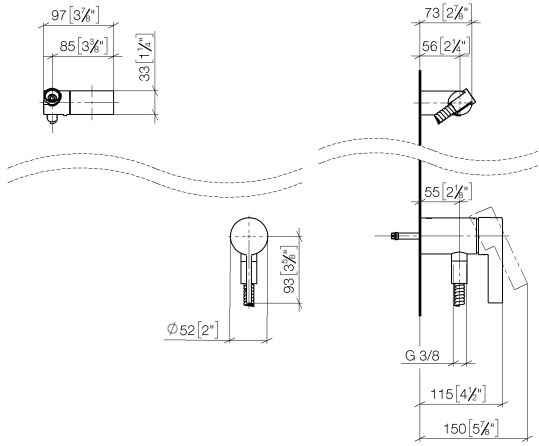

Concealed single-lever mixer with integrated shower connection with hand shower set - Chrome

IMO

ST 050 204 8979

- metal shower hose 1750mm with integrated anti-twist protection
 - Hand shower: COMPACT RAIN, max. flow rate 10 l/min (at 3 bar)
 - spray head Ø 130 mm
- Intrinsic protection against back flow.**

Required miscellaneous

Hand shower - Chrome 28 016 979-00

Required miscellaneous

Hand shower FlowReduce - Chrome 28 018 979-00 0010

Concealed single-lever mixer with integrated shower connection with hand shower set - Chrome

IMO

ST 050 204 8070
mm [inches]

Certificates

Belgaqua_21-025- WRAS_2011027. LGA_29928.
27_1.

ST 050 204 8979

Spare parts list

No.	Item Number	Name	Quantity used	Delivery time
1	28 060 970-00	Wall bracket swivel - Chrome	1	10
2	28 322 970-00	Metal shower hose 1/2" x 3/8" x 1750 mm - Chrome	1	2
3	36 050 970-00	Concealed single-lever mixer with integrated shower connection - Chrome	1	10

Concealed single-lever mixer with integrated shower connection with hand shower set - Chrome

IMO

ST 050 204 8979

- COMPACT RAIN, max. flow rate 15 l/min (at 3 bar)
- with anti-scale system
- spray head Ø 130 mm
- 1/2" connection