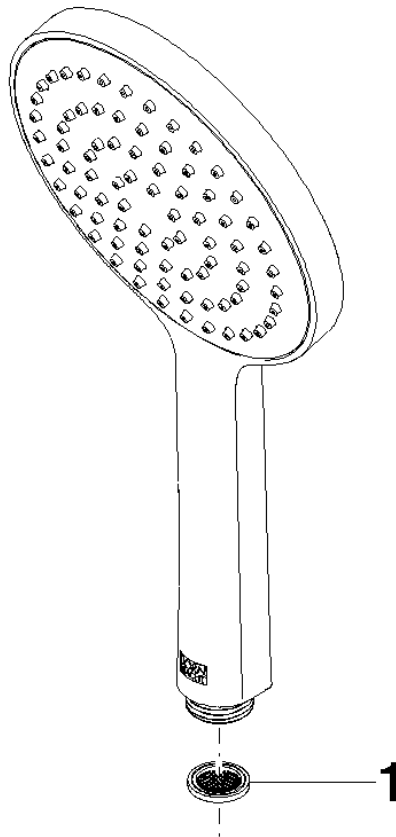

Concealed single-lever mixer with integrated shower connection with hand shower set - Chrome

IMO

ST 050 204 8979

- metal shower hose 1750mm with integrated anti-twist protection
 - Hand shower: COMPACT RAIN, max. flow rate 10 l/min (at 3 bar)
 - spray head Ø 130 mm
- Intrinsic protection against back flow.**

IMO

ST 050 204 8979

Concealed single-lever mixer with integrated shower connection with hand shower set - Chrome

IMO

ST 050 204 8979

- metal shower hose 1750mm with integrated anti-twist protection

This article does not include a hand shower!
Intrinsic protection against back flow.

IMO

ST 050 204 8979

Concealed single-lever mixer with integrated shower connection with hand shower set - Chrome

IMO

ST 050 204 8979

Concealed single-lever mixer with integrated shower connection with hand shower set - Chrome

IMO

ST 050 204 8070
mm [inches]

Flow rate chart

Certificates

DVGW_DW-
6517DN0129.

LGA_29983.

WRAS_2009011.

ST 050 204 8979