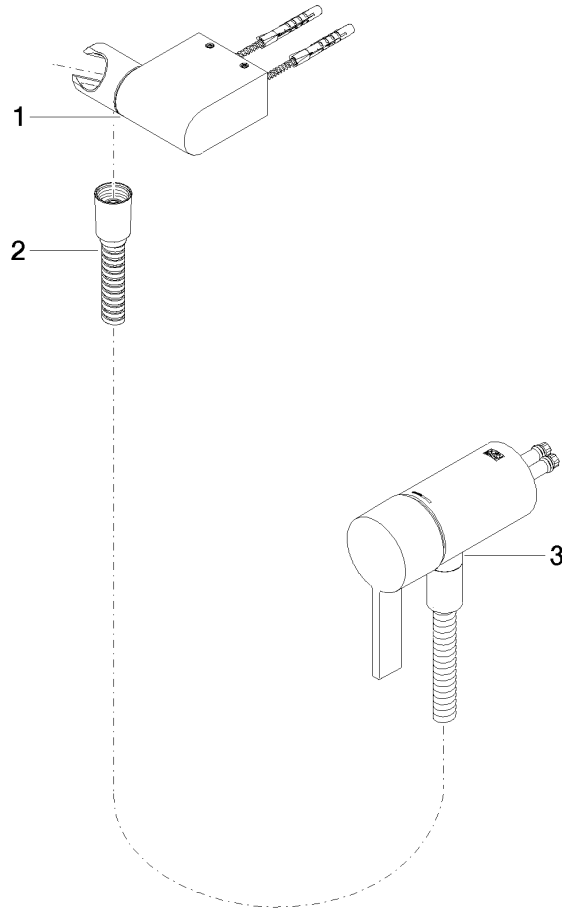

Concealed single-lever mixer with integrated shower connection with hand shower set - Chrome

IMO

ST 050 204 8979

- metal shower hose 1750mm with integrated anti-twist protection
 - Hand shower: COMPACT RAIN, max. flow rate 10 l/min (at 3 bar)
 - spray head Ø 130 mm
- Intrinsic protection against back flow.**

IMO

ST 050 204 8070
mm [inches]

Certificates

Belgaqua_21-025- WRAS_2011027. LGA_29928.
27_1.

ST 050 204 8979

Spare parts list

No.	Item Number	Name	Quantity used	Delivery time
1	28 060 970-00	Wall bracket swivel - Chrome	1	10
2	28 322 970-00	Metal shower hose 1/2" x 3/8" x 1750 mm - Chrome	1	2
3	36 050 970-00	Concealed single-lever mixer with integrated shower connection - Chrome	1	10

Concealed single-lever mixer with integrated shower connection with hand shower set - Chrome

IMO

ST 050 204 8979

- COMPACT RAIN, max. flow rate 15 l/min (at 3 bar)
- with anti-scale system
- spray head Ø 130 mm
- 1/2" connection