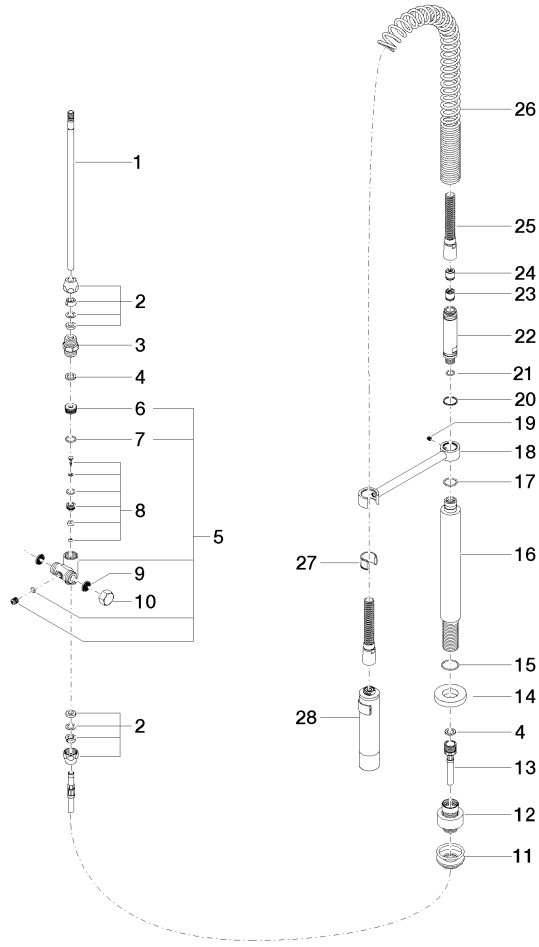

TARA Single-lever mixer with profi spray set - Chrome

ST 110 109 1888

mm [inches]
M 1:10

Flow rate chart

Certificates

LGA_18901.

LGA_28304.

Belgaqua_22_277_2
7_3.

TARA Single-lever mixer with profi spray set - Chrome

ST 110 109 1888

TARA Single-lever mixer with profi spray set - Chrome

ST 110 109 1888

Spare parts list

No.	Item Number	Name	Quantity used	Delivery time
1	04 24 02 046 01-07	pipe	1	10
2	90 23 30 040 00-00	threaded connector	2	10
3	90 24 03 168 00 90	nipple	1	2
4	90 14 20 002 00 90	seal	2	2
5	90 17 09 046 10 90	diverter	1	2
6	09 24 04 112 10 90	nipple	1	2
7	90 14 10 033 00 90	seal	1	2
8	90 21 10 031 10 90	diverter	1	2
9	09 23 01 039 90	sieve	2	2
10	04 21 02 006 00 92	cap	1	2
11	04 23 10 004 03 90	fixing set	1	2
12	12 780 970 90	Extension set -	1	60
13	09 30 04 067 90	hose	1	2
14	09 28 10 064-00	rosette	1	10
15	09 14 10 120 90	seal	1	2
16	09 11 10 066 10-00	connection	1	60
17	09 14 10 031 90	seal	1	2
18	04 17 20 014 00-00	holder	1	10
19	09 31 11 049 90	pin	1	2
20	09 14 15 012 90	ring	1	2
21	09 14 10 003 90	seal	1	2
22	09 30 01 067 10-00	adaptor	1	10
23	90 23 01 141 00 90	back-flow preventer	1	2
24	09 23 01 046 90	back-flow preventer	1	2
25	90 30 02 065 00-00	hose	1	10
26	09 16 02 034 90	spring	1	2
27	90 18 40 035 00 90	sleeve	1	2
28	04 12 11 094 10-00	shower	1	10

TARA Single-lever mixer with profi spray set - Chrome

ST 110 109 1888

TARA Single-lever mixer with profi spray set - Chrome

ST 110 109 1888

- 235mm projection
- pivotable spout 360°
- air-enriched flow
- height of mixer 400 mm
- height up to aerator 230 mm
- single-lever mixer hole diameter 35mm
- max. flow 7 l/min at 3 bar flow pressure
- lead-free
- WRAS 1705020
- This product can help a building meet the requirements of Green Building Rating Systems, e.g. LEED®, BREEAM®, DGNB