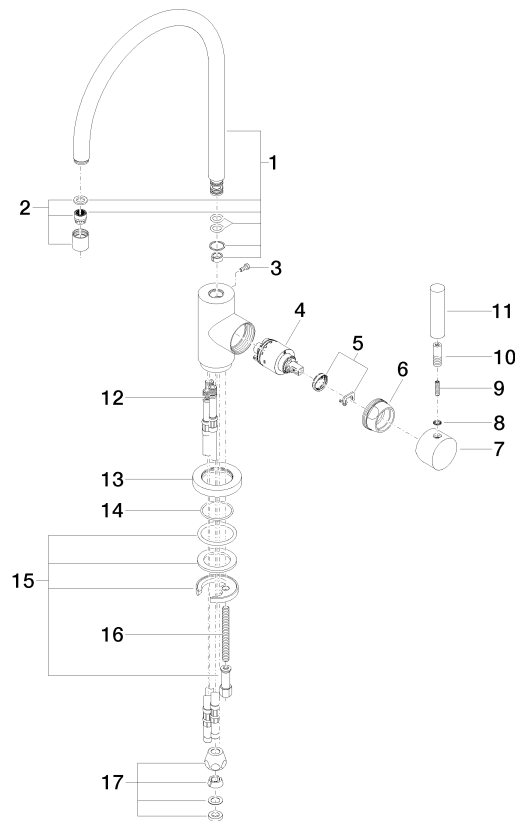

TARA Single-lever mixer with profi spray set - Chrome

ST 110 109 1888

TARA Single-lever mixer with profi spray set - Chrome

ST 110 109 1888

- 235mm projection
- pivotable spout 360°
- air-enriched flow
- height of mixer 400 mm
- height up to aerator 230 mm
- single-lever mixer hole diameter 35mm
- max. flow 7 l/min at 3 bar flow pressure
- lead-free
- WRAS 1705020
- This product can help a building meet the requirements of Green Building Rating Systems, e.g. LEED®, BREEAM®, DGNB

TARA Single-lever mixer with profi spray set - Chrome

ST 110 109 1888

Flow rate chart

Certificates

LGA_18901.

ETA_18524.

WRAS_2311044.

TARA Single-lever mixer with profi spray set - Chrome

ST 110 109 1888

Spare parts list

No.	Item Number	Name	Quantity used	Delivery time
1	90 28 22 049 02-00	spout	1	10
2	90 23 01 028 03-00	aerator	1	10
3	09 30 30 054 90	screw	1	2
4	90 15 05 065 00 90	cartridge	1	2
5	90 28 10 148 00 90	accessories	1	2
6	09 24 04 107-00	nut	1	10
7	90 20 88 040 00-00	handle	1	10
8	90 30 11 032 00 90	disc	1	2
9	09 31 11 010 90	pin	1	2
10	90 24 04 048 00-00	nipple	1	10
11	11 170 880-00	handle	1	10
12	04 30 04 064 00 90	hose	3	60
13	09 28 10 055-00	rosette	1	10
14	09 14 10 034 90	seal	1	2
15	04 30 11 038 00 90	fixing set	1	2
16	09 31 11 011 90	pin	1	2
17	90 23 30 040 00-00	threaded connector	1	10