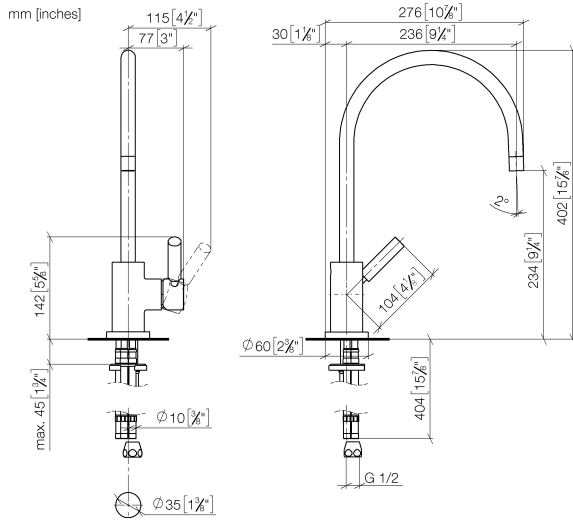

TARA Single-lever mixer with profi spray set - Chrome

ST 110 109 1888

mm [inches]
M 1:10

Flow rate chart

Certificates

LGA_18901.

LGA_28304.

Belgaqua_22_277_2
7_3.

TARA Single-lever mixer with profi spray set - Chrome

ST 110 109 1888

TARA Single-lever mixer with profi spray set - Chrome

ST 110 109 1888

- 235mm projection
- pivotable spout 360°
- air-enriched flow
- height of mixer 400 mm
- height up to aerator 230 mm
- single-lever mixer hole diameter 35mm
- max. flow 7 l/min at 3 bar flow pressure
- lead-free
- WRAS 1705020
- This product can help a building meet the requirements of Green Building Rating Systems, e.g. LEED®, BREEAM®, DGNB

TARA Single-lever mixer with profi spray set - Chrome

ST 110 109 1888

Flow rate chart

Certificates

LGA_18901.

ETA_18524.

WRAS_2311044.

TARA Single-lever mixer with profi spray set - Chrome

ST 110 109 1888

Spare parts list

No.	Item Number	Name	Quantity used	Delivery time
1	90 28 22 049 02-00	spout	1	10
2	90 23 01 028 03-00	aerator	1	10
3	09 30 30 054 90	screw	1	2
4	90 15 05 065 00 90	cartridge	1	2
5	90 28 10 148 00 90	accessories	1	2
6	09 24 04 107-00	nut	1	10
7	90 20 88 040 00-00	handle	1	10
8	90 30 11 032 00 90	disc	1	2
9	09 31 11 010 90	pin	1	2
10	90 24 04 048 00-00	nipple	1	10
11	11 170 880-00	handle	1	10
12	04 30 04 064 00 90	hose	3	60
13	09 28 10 055-00	rosette	1	10
14	09 14 10 034 90	seal	1	2
15	04 30 11 038 00 90	fixing set	1	2
16	09 31 11 011 90	pin	1	2
17	90 23 30 040 00-00	threaded connector	1	10