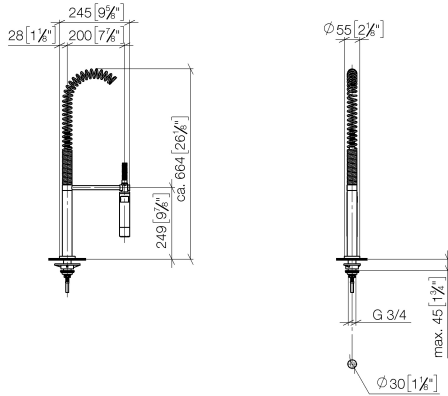

TARA Single-lever mixer with profi spray set - Chrome

ST 110 109 1888

- 235mm projection
- pivotable spout 360°
- air-enriched flow and spray flow
- height of mixer 400 mm
- test
- height up to aerator 230 mm
- single-lever mixer hole diameter 35 mm
- profi spray hole diameter 30mm
- automatic spout/shower diverter
- sprayface with anti-scaling system
- max. flow 7 l/min at 3 bar flow pressure
- lead-free
- This product can help a building meet the requirements of Green Building Rating Systems, e.g. LEED®, BREEAM®, DGNB

ST 110 109 1888

Fits: ELIO, TARA, TARA ULTRA

- spray flow
- automatic diverter for spout/Profi spray set
- height of mixer 665 mm
- individual rosette diameter 55mm
- profi spray hole diameter 30mm
- sprayface with anti-scaling system
- lead-free

TARA Single-lever mixer with profi spray set - Chrome

ST 110 109 1888

mm [inches]
M 1:10

Flow rate chart

Certificates

LGA_18901.

LGA_28304.

Belgaqua_22_277_2
7_3.

TARA Single-lever mixer with profi spray set - Chrome

ST 110 109 1888

TARA Single-lever mixer with profi spray set - Chrome

ST 110 109 1888

- 235mm projection
- pivotable spout 360°
- air-enriched flow
- height of mixer 400 mm
- height up to aerator 230 mm
- single-lever mixer hole diameter 35mm
- max. flow 7 l/min at 3 bar flow pressure
- lead-free
- WRAS 1705020
- This product can help a building meet the requirements of Green Building Rating Systems, e.g. LEED®, BREEAM®, DGNB