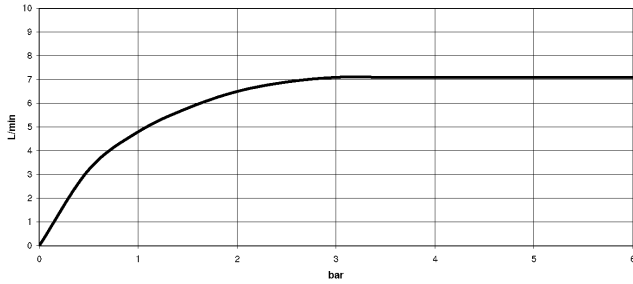

Flow rate chart

Certificates

LGA_18901.

ETA_18524.

WRAS_2311044.