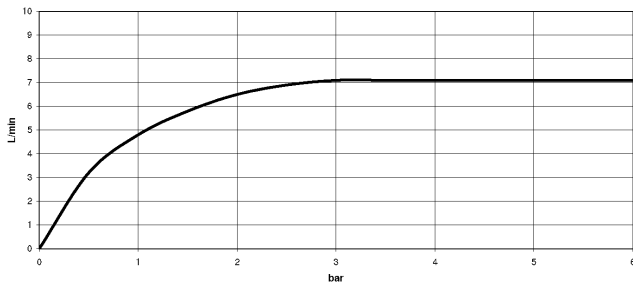

Can only be combined with 33826790, 32800790, 33826888, 32815888, 20815892, 33826875.

Intrinsic protection against back flow.

	Chrome	27 789 970-00
	Brushed Platinum	27 789 970-06
	Platinum	27 789 970-08
	Dark Chrome	27 789 970-19
	Brushed Chrome	27 789 970-93
	Brushed Dark Platinum	27 789 970-99

TARA Single-lever mixer with profi spray set - Chrome

ST 110 109 1888

mm [inches]
M 1:10

Flow rate chart

Certificates

LGA_18901.

LGA_28304.

Belgaqua_22_277_2
7_3.