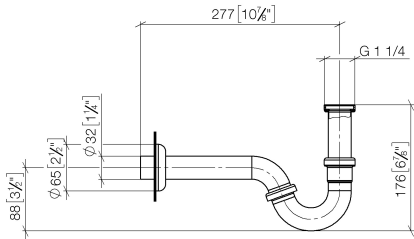

Siphon for bidet 1 1/4" - Dark Chrome

IMO

10 050 970

● rosette Ø 65 mm

Fits: IMO, LULU, MADISON, MEM, TARA,
CL.1, LISSÉ, VAIA, META, CYO

	Dark Chrome	10 050 970-19
	Chrome	10 050 970-00
	Brushed Platinum	10 050 970-06
	Platinum	10 050 970-08
	Durabronze (23kt Gold)	10 050 970-09
	Light Gold	10 050 970-26
	Brushed Light Gold	10 050 970-27
	Brushed Durabronze (23kt Gold)	10 050 970-28
	Matte Black	10 050 970-33
	Brushed Bronze	10 050 970-42
	Brushed Champagne (22kt Gold)	10 050 970-46
	Champagne (22kt Gold)	10 050 970-47
	Brushed Chrome	10 050 970-93
	Brushed Dark Platinum	10 050 970-99

Siphon for bidet 1 1/4" - Dark Chrome

IMO

10 050 970

mm [inches]

10 050 970

Parts for other
finishes can be found
here: [Chrome](#)

Siphon for bidet 1 1/4" - Dark Chrome

IMO