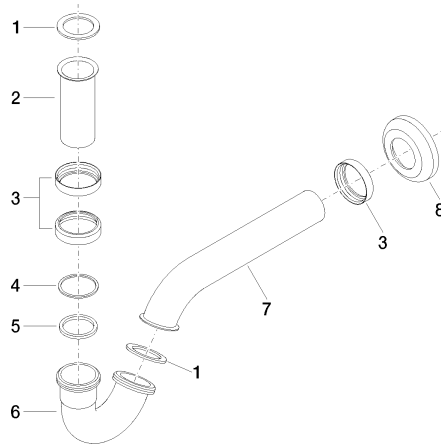

Siphon for bidet 1 1/4" - Dark Chrome

IMO

10 050 970

● rosette Ø 65 mm

Fits: IMO, LULU, MADISON, MEM, TARA,
CL.1, LISSÉ, VAIA, META, CYO

	Dark Chrome	10 050 970-19
	Chrome	10 050 970-00
	Brushed Platinum	10 050 970-06
	Platinum	10 050 970-08
	Durabronze (23kt Gold)	10 050 970-09
	Light Gold	10 050 970-26
	Brushed Light Gold	10 050 970-27
	Brushed Durabronze (23kt Gold)	10 050 970-28
	Matte Black	10 050 970-33
	Brushed Bronze	10 050 970-42
	Brushed Champagne (22kt Gold)	10 050 970-46
	Champagne (22kt Gold)	10 050 970-47
	Brushed Chrome	10 050 970-93
	Brushed Dark Platinum	10 050 970-99

Siphon for bidet 1 1/4" - Dark Chrome

IMO

10 050 970

mm [inches]

10 050 970

Parts for other
finishes can be found
here: [Chrome](#)

Siphon for bidet 1 1/4" - Dark Chrome

IMO

10 050 970

Spare parts list