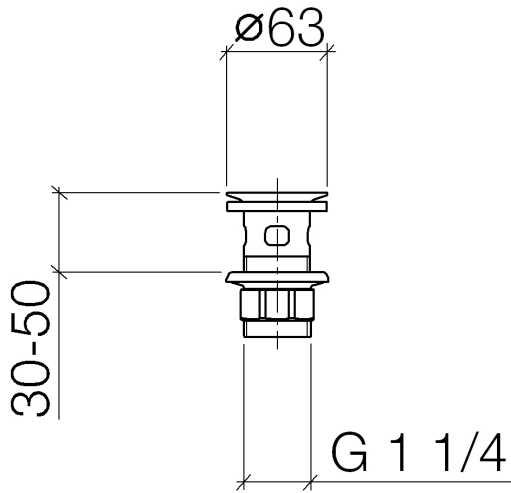

Grated waste 1 1/4" - Brushed Durabronze (23kt Gold)

IMO

10 105 970

Fits: IMO, LULU, MADISON, MEM, TARA,
CL.1, LISSÉ, VAIA, META, CYO

	Brushed Durabronze (23kt Gold)	10 105 970-28
	Chrome	10 105 970-00
	Brushed Platinum	10 105 970-06
	Platinum	10 105 970-08
	Durabronze (23kt Gold)	10 105 970-09
	Dark Chrome	10 105 970-19
	Light Gold	10 105 970-26
	Brushed Light Gold	10 105 970-27
	Matte Black	10 105 970-33
	Brushed Bronze	10 105 970-42
	Brushed Champagne (22kt Gold)	10 105 970-46
	Champagne (22kt Gold)	10 105 970-47
	Brushed Chrome	10 105 970-93
	Brushed Dark Platinum	10 105 970-99

Grated waste 1 1/4" - Brushed Durabronz (23kt Gold)

IMO

10 105 970

Only suitable for basins with an overflow.

10 105 970

10 105 970

Product version from 10/1/2023

Parts for other finishes can be found here: [Chrome](#)

Grated waste 1 1/4" - Brushed Durabronz (23kt Gold)

IMO

10 105 970

Spare parts list

Product version from 10/1/2023

No.	Item Number	Name	Quantity used	Delivery time
	09 11 01 027-28	cup	4	20