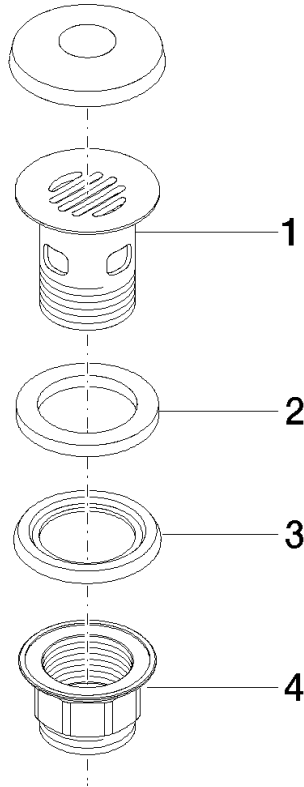

Grated waste 1 1/4" - Brushed Durabronze (23kt Gold)

IMO

10 105 970

Fits: IMO, LULU, MADISON, MEM, TARA,
CL.1, LISSÉ, VAIA, META, CYO

	Brushed Durabronze (23kt Gold)	10 105 970-28
	Chrome	10 105 970-00
	Brushed Platinum	10 105 970-06
	Platinum	10 105 970-08
	Durabronze (23kt Gold)	10 105 970-09
	Dark Chrome	10 105 970-19
	Light Gold	10 105 970-26
	Brushed Light Gold	10 105 970-27
	Matte Black	10 105 970-33
	Brushed Bronze	10 105 970-42
	Brushed Champagne (22kt Gold)	10 105 970-46
	Champagne (22kt Gold)	10 105 970-47
	Brushed Chrome	10 105 970-93
	Brushed Dark Platinum	10 105 970-99

Grated waste 1 1/4" - Brushed Durabronz (23kt Gold)

IMO

10 105 970

Only suitable for basins with an overflow.

10 105 970

10 105 970

Product version from 10/1/2023

Parts for other finishes can be found here: [Chrome](#)

Grated waste 1 1/4" - Brushed Durabronz (23kt Gold)

IMO

10 105 970

Spare parts list

Product version from 10/1/2023

No.	Item Number	Name	Quantity used	Delivery time
	09 11 01 027-28	cup	4	20