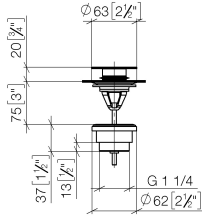

**Basin Waste with push fastening 1 1/4" - Chrome**

IMO

10 125 970

Fits: IMO, LULU, MADISON, MEM, TARA,  
CL.1, LISSÉ, VAIA, META, CYO

	Chrome	10 125 970-00
	Brushed Platinum	10 125 970-06
	Platinum	10 125 970-08
	Durabress (23kt Gold)	10 125 970-09
	Dark Chrome	10 125 970-19
	Light Gold	10 125 970-26
	Brushed Light Gold	10 125 970-27
	Brushed Durabress (23kt Gold)	10 125 970-28
	Matte Black	10 125 970-33
	Platinum / Brushed Platinum	10 125 970-36
	Durabress / Brushed Durabress (23kt Gold)	10 125 970-38
	Brushed Bronze	10 125 970-42
	Brushed Champagne (22kt Gold)	10 125 970-46
	Champagne (22kt Gold)	10 125 970-47
	Brushed Chrome	10 125 970-93
	Brushed Dark Platinum	10 125 970-99

## Basin Waste with push fastening 1 1/4" - Chrome

---

IMO

10 125 970

Only suitable for basins with an overflow.

10 125 970

mm [inches]

10 125 970

### Spare parts list

No.	Item Number	Name	Quantity used	Delivery time
1	04 31 20 096 00-00	plug	1	10
2	09 30 30 179 90	screw	1	2
3	09 11 01 038-00	cup	1	10
4	09 14 05 061 90	seal	1	2
5	09 14 03 153 90	seal	1	2
6	09 11 10 156-00	connection	1	-