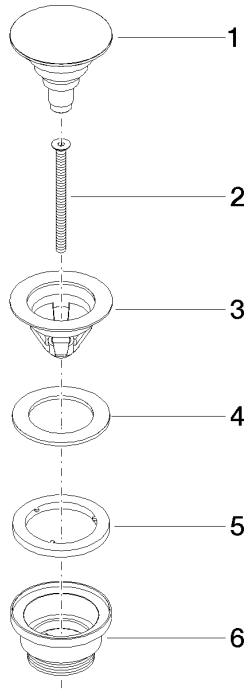

Basin Waste with push fastening 1 1/4" - Brushed Light Gold

IMO

10 125 970

Fits: IMO, LULU, MADISON, MEM, TARA,
CL.1, LISSÉ, VAIA, META, CYO

	Brushed Light Gold	10 125 970-27
	Chrome	10 125 970-00
	Brushed Platinum	10 125 970-06
	Platinum	10 125 970-08
	Durabress (23kt Gold)	10 125 970-09
	Dark Chrome	10 125 970-19
	Light Gold	10 125 970-26
	Brushed Durabress (23kt Gold)	10 125 970-28
	Matte Black	10 125 970-33
	Platinum / Brushed Platinum	10 125 970-36
	Durabress / Brushed Durabress (23kt Gold)	10 125 970-38
	Brushed Bronze	10 125 970-42
	Brushed Champagne (22kt Gold)	10 125 970-46
	Champagne (22kt Gold)	10 125 970-47
	Brushed Chrome	10 125 970-93
	Brushed Dark Platinum	10 125 970-99

Basin Waste with push fastening 1 1/4" - Brushed Light Gold

IMO

10 125 970

Only suitable for basins with an overflow.

10 125 970

mm [inches]

10 125 970

Parts for other finishes can be found here: [Chrome](#)

Spare parts list

No.	Item Number	Name	Quantity used	Delivery time
1	04 31 20 096 00-27	plug	1	-
Spare part can no longer be ordered, please order the replacement item				
2	09 30 30 179 90	screw	1	2
3	09 11 01 038-27	cup	1	60
4	09 14 05 061 90	seal	1	2
5	09 14 03 153 90	seal	1	2
6	09 11 10 156-27	connection	1	60