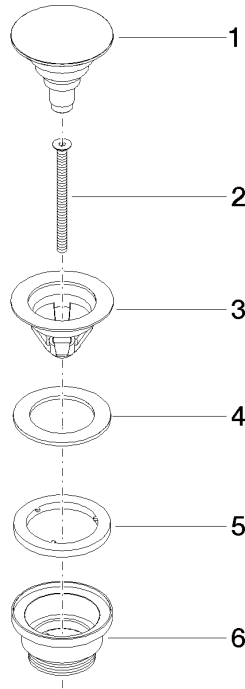

Basin Waste with push fastening 1 1/4" - Brushed Bronze

IMO

10 125 970

Fits: IMO, LULU, MADISON, MEM, TARA,
CL.1, LISSÉ, VAIA, META, CYO

	Brushed Bronze	10 125 970-42
	Chrome	10 125 970-00
	Brushed Platinum	10 125 970-06
	Platinum	10 125 970-08
	Durabress (23kt Gold)	10 125 970-09
	Dark Chrome	10 125 970-19
	Light Gold	10 125 970-26
	Brushed Light Gold	10 125 970-27
	Brushed Durabress (23kt Gold)	10 125 970-28
	Matte Black	10 125 970-33
	Platinum / Brushed Platinum	10 125 970-36
	Durabress / Brushed Durabress (23kt Gold)	10 125 970-38
	Brushed Champagne (22kt Gold)	10 125 970-46
	Champagne (22kt Gold)	10 125 970-47
	Brushed Chrome	10 125 970-93
	Brushed Dark Platinum	10 125 970-99

Basin Waste with push fastening 1 1/4" - Brushed Bronze

IMO

10 125 970

Only suitable for basins with an overflow.

10 125 970

mm [inches]

10 125 970

Parts for other finishes can be found here: [Chrome](#)

Spare parts list

No.	Item Number	Name	Quantity used	Delivery time
1	04 31 20 096 00-42	plug	1	-
Spare part can no longer be ordered, please order the replacement item				
2	09 30 30 179 90	screw	1	2
3	09 11 01 038-42	cup	1	60
4	09 14 05 061 90	seal	1	2
5	09 14 03 153 90	seal	1	2
6	09 11 10 156-42	connection	1	60