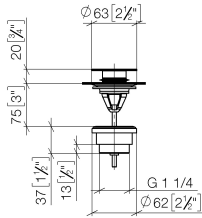

Basin Waste with push fastening 1 1/4" - Brushed Bronze

IMO

10 125 970

Fits: IMO, LULU, MADISON, MEM, TARA,
CL.1, LISSÉ, VAIA, META, CYO

	Brushed Bronze	10 125 970-42
	Chrome	10 125 970-00
	Brushed Platinum	10 125 970-06
	Platinum	10 125 970-08
	Durabress (23kt Gold)	10 125 970-09
	Dark Chrome	10 125 970-19
	Light Gold	10 125 970-26
	Brushed Light Gold	10 125 970-27
	Brushed Durabress (23kt Gold)	10 125 970-28
	Matte Black	10 125 970-33
	Platinum / Brushed Platinum	10 125 970-36
	Durabress / Brushed Durabress (23kt Gold)	10 125 970-38
	Brushed Champagne (22kt Gold)	10 125 970-46
	Champagne (22kt Gold)	10 125 970-47
	Brushed Chrome	10 125 970-93
	Brushed Dark Platinum	10 125 970-99

Basin Waste with push fastening 1 1/4" - Brushed Bronze

IMO

10 125 970

Only suitable for basins with an overflow.

10 125 970

mm [inches]

10 125 970

Parts for other finishes can be found here: [Chrome](#)

Spare parts list

No.	Item Number	Name	Quantity used	Delivery time
1	04 31 20 096 00-42	plug	1	-
Spare part can no longer be ordered, please order the replacement item				
2	09 30 30 179 90	screw	1	2
3	09 11 01 038-42	cup	1	60
4	09 14 05 061 90	seal	1	2
5	09 14 03 153 90	seal	1	2
6	09 11 10 156-42	connection	1	60