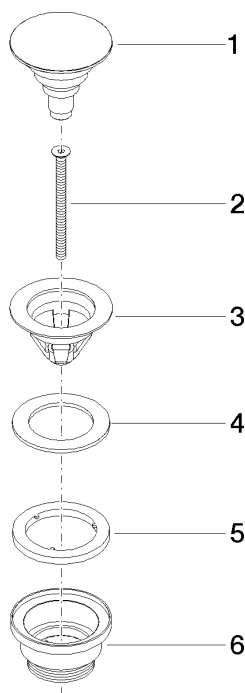

**Basin Waste with push fastening 1 1/4" - Champagne (22kt Gold)**

IMO

10 125 970

Fits: IMO, LULU, MADISON, MEM, TARA,  
CL.1, LISSÉ, VAIA, META, CYO

	Champagne (22kt Gold)	10 125 970-47
	Chrome	10 125 970-00
	Brushed Platinum	10 125 970-06
	Platinum	10 125 970-08
	Durabrand (23kt Gold)	10 125 970-09
	Dark Chrome	10 125 970-19
	Light Gold	10 125 970-26
	Brushed Light Gold	10 125 970-27
	Brushed Durabrand (23kt Gold)	10 125 970-28
	Matte Black	10 125 970-33
	Platinum / Brushed Platinum	10 125 970-36
	Durabrand / Brushed Durabrand (23kt Gold)	10 125 970-38
	Brushed Bronze	10 125 970-42
	Brushed Champagne (22kt Gold)	10 125 970-46
	Brushed Chrome	10 125 970-93
	Brushed Dark Platinum	10 125 970-99

## Basin Waste with push fastening 1 1/4" - Champagne (22kt Gold)

---

IMO

10 125 970

Only suitable for basins with an overflow.

10 125 970

mm [inches]

10 125 970

### Spare parts list

No.	Item Number	Name	Quantity used	Delivery time
1	04 31 20 096 00-47	plug	1	-
Spare part can no longer be ordered, please order the replacement item				
2	09 30 30 179 90	screw	1	2
3	09 11 01 038-47	cup	1	60
4	09 14 05 061 90	seal	1	2
5	09 14 03 153 90	seal	1	2
6	09 11 10 156-47	connection	1	60