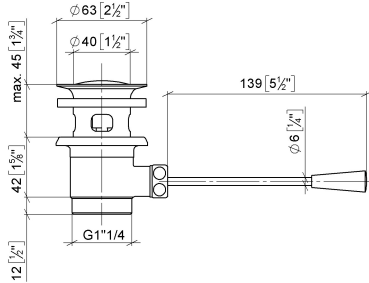

10 300 970

- length of knee lever 185 mm
- Only suitable for basins with an overflow.

Fits: IMO, LULU, MADISON, MEM, TARA,
CL.1, LISSÉ, VAIA, META, CYO

	Brushed Platinum	10 300 970-06
	Chrome	10 300 970-00
	Platinum	10 300 970-08
	Durabress (23kt Gold)	10 300 970-09
	Dark Chrome	10 300 970-19
	Light Gold	10 300 970-26
	Brushed Light Gold	10 300 970-27
	Brushed Durabress (23kt Gold)	10 300 970-28
	Matte Black	10 300 970-33
	Brushed Bronze	10 300 970-42
	Brushed Champagne (22kt Gold)	10 300 970-46
	Champagne (22kt Gold)	10 300 970-47
	Brushed Chrome	10 300 970-93
	Brushed Dark Platinum	10 300 970-99

10 300 970

mm [inches]
1:2

10 300 970

Product version from 10/1/2023

Parts for other finishes can be found here: [Chrome](#)

Basin Waste 1 1/4" - Brushed Platinum

IMO

10 300 970

Spare parts list

Product version from 10/1/2023

No.	Item Number	Name	Quantity used	Delivery time
	90 11 01 026 00-06	cup	10	10