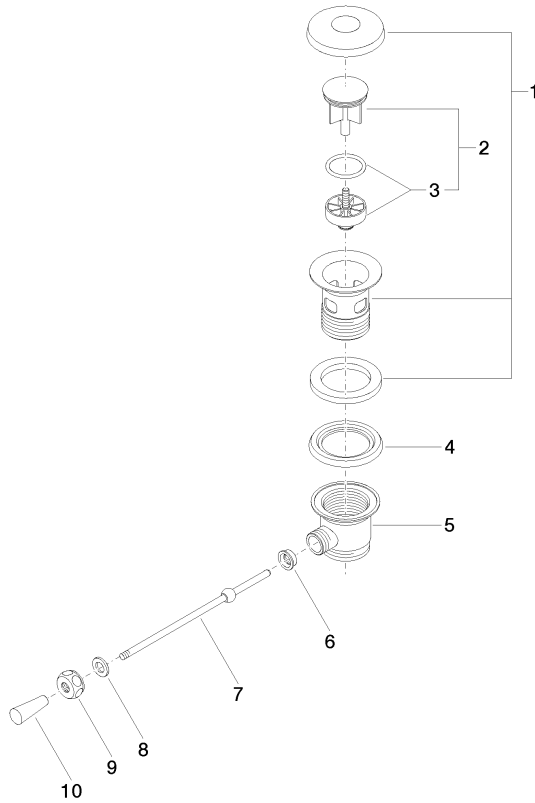

10 300 970

- length of knee lever 185 mm
- Only suitable for basins with an overflow.

Fits: IMO, LULU, MADISON, MEM, TARA,
CL.1, LISSÉ, VAIA, META, CYO

	Brushed Platinum	10 300 970-06
	Chrome	10 300 970-00
	Platinum	10 300 970-08
	Durabress (23kt Gold)	10 300 970-09
	Dark Chrome	10 300 970-19
	Light Gold	10 300 970-26
	Brushed Light Gold	10 300 970-27
	Brushed Durabress (23kt Gold)	10 300 970-28
	Matte Black	10 300 970-33
	Brushed Bronze	10 300 970-42
	Brushed Champagne (22kt Gold)	10 300 970-46
	Champagne (22kt Gold)	10 300 970-47
	Brushed Chrome	10 300 970-93
	Brushed Dark Platinum	10 300 970-99

10 300 970

mm [inches]
1:2

10 300 970

Product version from 10/1/2023

Parts for other finishes can be found here: [Chrome](#)

Basin Waste 1 1/4" - Brushed Platinum

IMO

10 300 970

Spare parts list

Product version from 10/1/2023

No.	Item Number	Name	Quantity used	Delivery time
	90 11 01 026 00-06	cup	10	10