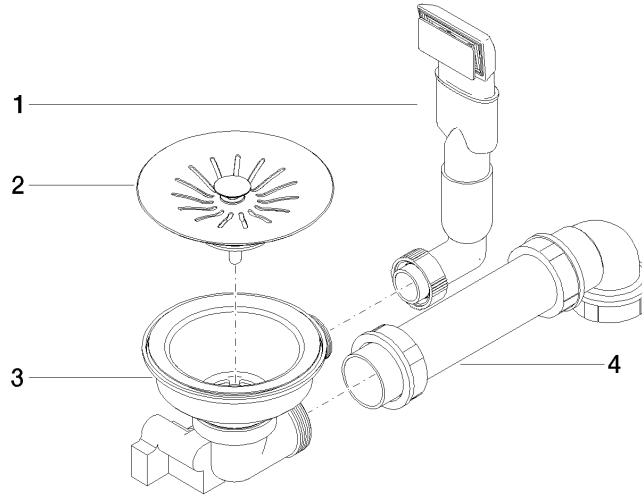

Pop-up waste and overflow closable by hand - Stainless Steel

10 400 003

- 3/2" drain valve closable by hand
- concealed overflow
- strainer insert

Only suitable for combining with polished high-grade steel kitchen sinks.

Pop-up waste and overflow closable by hand - Stainless Steel

10 400 003

mm [inches]

Pop-up waste and overflow closable by hand - Stainless Steel

10 400 003

Spare parts list

No.	Item Number	Name	Quantity used	Delivery time
1	90 11 01 200 09-85	connection	1	60
2	90 11 01 200 07-85	plug	1	60
3	90 11 01 200 08-85	casing (completely)	1	2
4	90 11 01 201 02 90	pipng	1	60