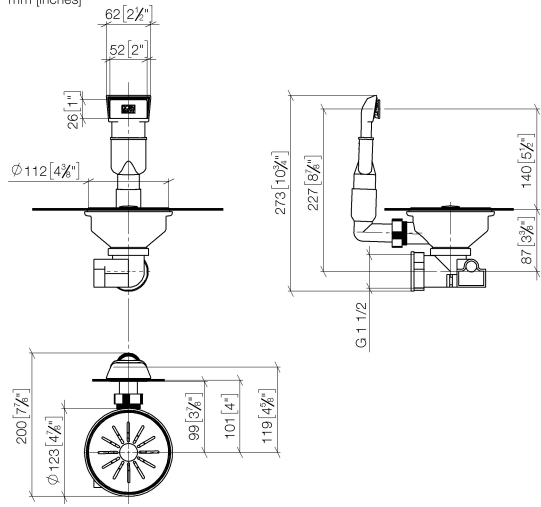

Pop-up waste and overflow closable by hand - Stainless Steel

10 400 003

- 3/2" drain valve closable by hand
- concealed overflow
- strainer insert

Only suitable for combining with polished high-grade steel kitchen sinks.

Pop-up waste and overflow closable by hand - Stainless Steel

10 400 003

mm [inches]

Pop-up waste and overflow closable by hand - Stainless Steel

10 400 003

Spare parts list

No.	Item Number	Name	Quantity used	Delivery time
1	90 11 01 200 09-85	connection	1	60
2	90 11 01 200 07-85	plug	1	60
3	90 11 01 200 08-85	casing (completely)	1	2
4	90 11 01 201 02 90	pipng	1	60