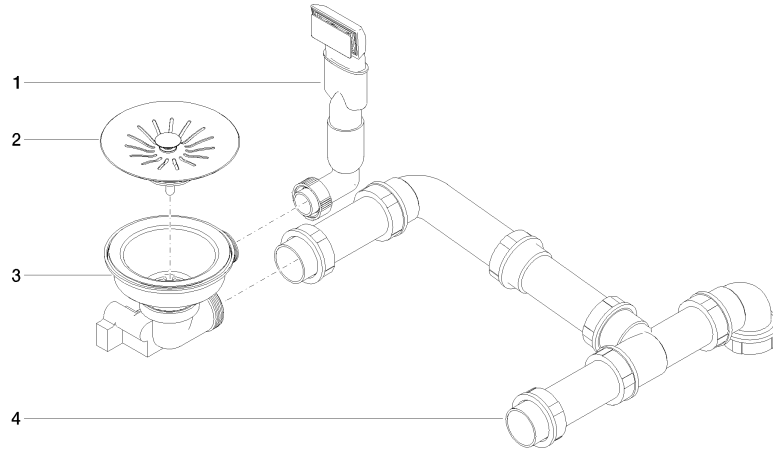

Pop-up waste and overflow closable by hand - Stainless Steel

10 415 003

- 3½" drain valve closable by hand
- concealed overflow
- strainer insert
- suitable for sink 38 180 003

Only suitable for combining with polished high-grade steel kitchen sinks.

Pop-up waste and overflow closable by hand - Stainless Steel

10 415 003

Pop-up waste and overflow closable by hand - Stainless Steel

10 415 003

Spare parts list

No.	Item Number	Name	Quantity used	Delivery time
1	90 11 01 200 09-85	connection	1	60
2	90 11 01 200 07-85	plug	1	60
3	90 11 01 200 08-85	casing (completely)	1	2
4	90 11 01 200 02 90	pipng	1	60