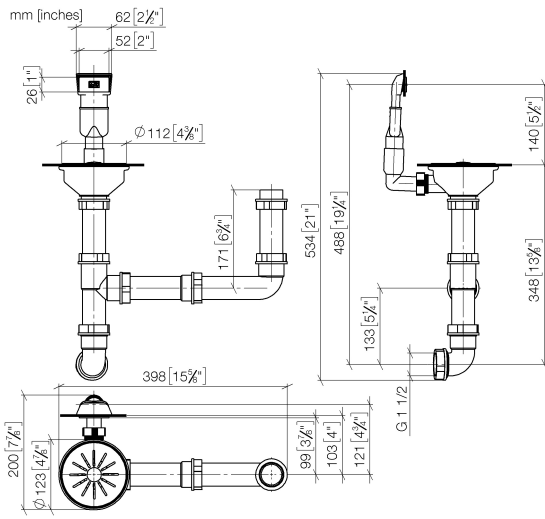

Pop-up waste and overflow closable by hand - Stainless Steel

10 415 003

- 3½" drain valve closable by hand
- concealed overflow
- strainer insert
- suitable for sink 38 180 003

Only suitable for combining with polished high-grade steel kitchen sinks.

Pop-up waste and overflow closable by hand - Stainless Steel

10 415 003

Pop-up waste and overflow closable by hand - Stainless Steel

10 415 003

Spare parts list

No.	Item Number	Name	Quantity used	Delivery time
1	90 11 01 200 09-85	connection	1	60
2	90 11 01 200 07-85	plug	1	60
3	90 11 01 200 08-85	casing (completely)	1	2
4	90 11 01 200 02 90	pipng	1	60