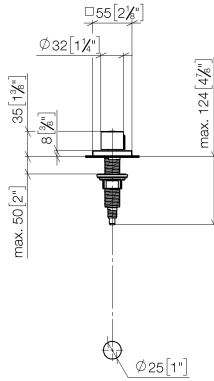

Strainer waste with control handle - Durabross (23kt Gold)

LOT

10 711 970

- control for single basin
- including adapter for Bowden cable

Fits LOT

	Durabross (23kt Gold)	10 711 970-09
	Chrome	10 711 970-00
	Brushed Platinum	10 711 970-06
	Platinum	10 711 970-08
	Dark Chrome	10 711 970-19
	Brushed Durabross (23kt Gold)	10 711 970-28
	Matte Black	10 711 970-33
	Brushed Champagne (22kt Gold)	10 711 970-46
	Champagne (22kt Gold)	10 711 970-47
	Brushed Chrome	10 711 970-93
	Brushed Dark Platinum	10 711 970-99

10 711 970

mm [inches]

10 711 970

Parts for other finishes can be found here: [Chrome](#)

Strainer waste with control handle - Durabronz (23kt Gold)

LOT

10 711 970

**Spare parts list**

No.	Item Number	Name	Quantity used	Delivery time
	09 20 97 030-09	handle	13	40