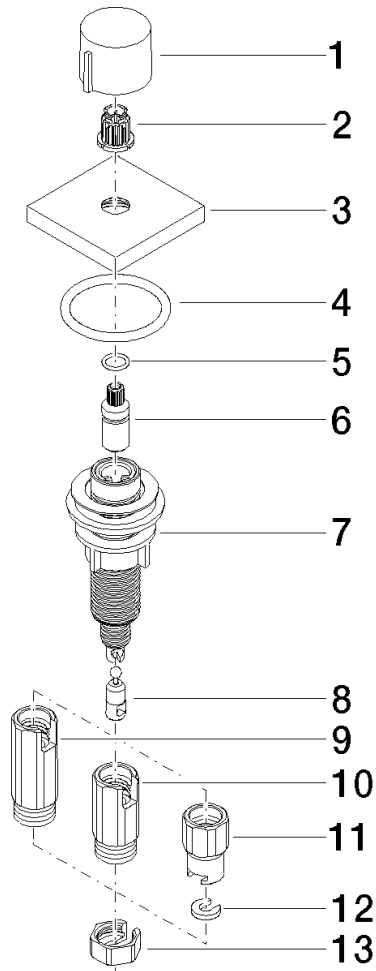

Strainer waste with control handle - Durabross (23kt Gold)

LOT

10 711 970

- control for single basin
- including adapter for Bowden cable

Fits LOT

	Durabross (23kt Gold)	10 711 970-09
	Chrome	10 711 970-00
	Brushed Platinum	10 711 970-06
	Platinum	10 711 970-08
	Dark Chrome	10 711 970-19
	Brushed Durabross (23kt Gold)	10 711 970-28
	Matte Black	10 711 970-33
	Brushed Champagne (22kt Gold)	10 711 970-46
	Champagne (22kt Gold)	10 711 970-47
	Brushed Chrome	10 711 970-93
	Brushed Dark Platinum	10 711 970-99

10 711 970

mm [inches]

10 711 970

Parts for other finishes can be found here: [Chrome](#)

Strainer waste with control handle - Durabronz (23kt Gold)

LOT

10 711 970

**Spare parts list**

No.	Item Number	Name	Quantity used	Delivery time
	09 20 97 030-09	handle	13	40