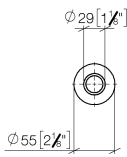

10 713 809

mm [inches]

10 713 809

Parts for other finishes can be found here: Brushed Platinum

Spare parts list

No.	Item Number	Name	Quantity used	Delivery time
1	09 28 10 141 90	sleeve	1	2
2	90 27 80 034 00-00	rosette	1	10
3	09 14 10 507 90	seal	1	2
4	90 21 33 052 00-00	Pushbutton	1	10
5	09 14 10 015 90	seal	1	2
6	90 24 01 033 00 90	ring	1	2
7	09 14 10 210 90	seal	1	2
8	04 30 01 186 00 90	sleeve	1	2