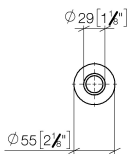

10 713 809

mm [inches]

10 713 809

Parts for other finishes can be found here: [Chrome](#)

Spare parts list

No.	Item Number	Name	Quantity used	Delivery time
1	09 28 10 141 90	sleeve	1	2
2	90 27 80 034 00-46	rosette	1	-
Spare part can no longer be ordered, please order the replacement item				
3	09 14 10 507 90	seal	1	2
4	90 21 33 052 00-46	Pushbutton	1	-
Spare part can no longer be ordered, please order the replacement item				
5	09 14 10 015 90	seal	1	2
6	90 24 01 033 00 90	ring	1	2
7	09 14 10 210 90	seal	1	2
8	04 30 01 186 00 90	sleeve	1	2