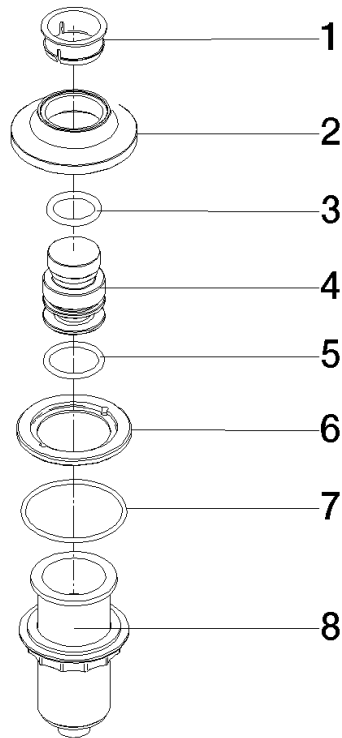

For more information go to www.insinkerator.com

	Brushed Champagne (22kt Gold)	10 713 809-46
	Chrome	10 713 809-00
	Brushed Platinum	10 713 809-06
	Platinum	10 713 809-08
	Durabrand (23kt Gold)	10 713 809-09
	Dark Chrome	10 713 809-19
	Brushed Durabrand (23kt Gold)	10 713 809-28
	Matte Black	10 713 809-33
	Champagne (22kt Gold)	10 713 809-47
	Brushed Chrome	10 713 809-93
	Brushed Dark Platinum	10 713 809-99

10 713 809

mm [inches]

10 713 809

Parts for other finishes can be found here: [Chrome](#)

Spare parts list

No.	Item Number	Name	Quantity used	Delivery time
1	09 28 10 141 90	sleeve	1	2
2	90 27 80 034 00-46	rosette	1	-
Spare part can no longer be ordered, please order the replacement item				
3	09 14 10 507 90	seal	1	2
4	90 21 33 052 00-46	Pushbutton	1	-
Spare part can no longer be ordered, please order the replacement item				
5	09 14 10 015 90	seal	1	2
6	90 24 01 033 00 90	ring	1	2
7	09 14 10 210 90	seal	1	2
8	04 30 01 186 00 90	sleeve	1	2