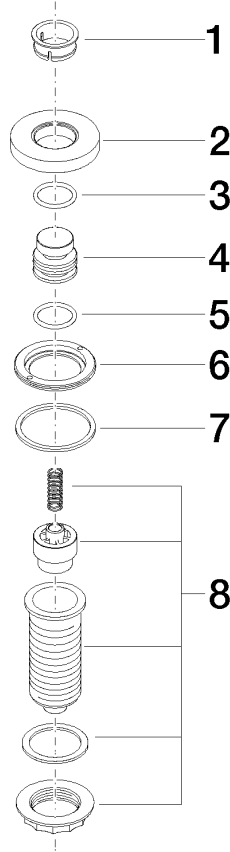

	Platinum	10 713 970-08
	Chrome	10 713 970-00
	Brushed Platinum	10 713 970-06
	Durabross (23kt Gold)	10 713 970-09
	Dark Chrome	10 713 970-19
	Brushed Durabross (23kt Gold)	10 713 970-28
	Matte Black	10 713 970-33
	Brushed Champagne (22kt Gold)	10 713 970-46
	Champagne (22kt Gold)	10 713 970-47
	Brushed Chrome	10 713 970-93
	Brushed Dark Platinum	10 713 970-99

## AIR SWITCH Control button - Platinum

10 713 970 Product version from 10/1/2024

mm [inches]

## AIR SWITCH Control button - Platinum

10 713 970 Product version from 10/1/2024

Parts for other finishes can be found here: [Chrome](#)

### Spare parts list

No.	Item Number	Name	Quantity used	Delivery time
1	09 28 10 141 90	sleeve	1	2
2	09 27 87 012-08	rosette	1	60
3	09 14 10 507 90	seal	1	2
4	09 21 33 045-08	insert	1	60
5	09 14 10 015 90	seal	1	2
6	09 24 01 030 90	ring	1	2
7	09 14 05 037 90	seal	1	2
8	04 30 01 186 00 90	sleeve	1	2