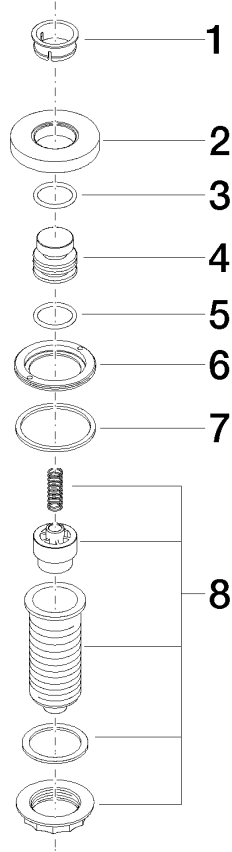

AIR SWITCH Control button - Durabronss (23kt Gold)

10 713 970 Product version from 10/1/2024

- for controlling a waste disposal unit

Compatible with waste disposal units with integrated air switch made by Insinkerator®, e.g. Evolution.

The products are not available in all markets, please contact your Dornbracht sales force.

For more information go to www.insinkerator.com

Fits ELIO, ENO, MEM, META SQUARE, SYNC, TARA and TARA ULTRA

	Durabronss (23kt Gold)	10 713 970-09
	Chrome	10 713 970-00
	Brushed Platinum	10 713 970-06
	Platinum	10 713 970-08
	Dark Chrome	10 713 970-19
	Brushed Durabronss (23kt Gold)	10 713 970-28
	Matte Black	10 713 970-33
	Brushed Champagne (22kt Gold)	10 713 970-46
	Champagne (22kt Gold)	10 713 970-47
	Brushed Chrome	10 713 970-93
	Brushed Dark Platinum	10 713 970-99

AIR SWITCH Control button - Durabronz (23kt Gold)

10 713 970 Product version from 10/1/2024

mm [inches]

AIR SWITCH Control button - Durabronz (23kt Gold)

10 713 970 Product version from 10/1/2024

Parts for other finishes can be found here: [Chrome](#)

Spare parts list

No.	Item Number	Name	Quantity used	Delivery time
1	09 28 10 141 90	sleeve	1	2
2	09 27 87 012-09	rosette	1	40
3	09 14 10 507 90	seal	1	2
4	09 21 33 045-09	insert	1	40
5	09 14 10 015 90	seal	1	2
6	09 24 01 030 90	ring	1	2
7	09 14 05 037 90	seal	1	2
8	04 30 01 186 00 90	sleeve	1	2