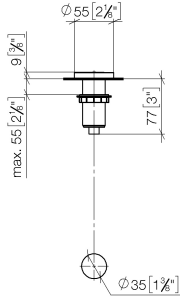

AIR SWITCH Control button - Durabronz (23kt Gold)

10 713 970 Product version from 10/1/2024

mm [inches]

AIR SWITCH Control button - Durabronz (23kt Gold)

10 713 970 Product version from 10/1/2024

Parts for other finishes can be found here: [Chrome](#)

Spare parts list

No.	Item Number	Name	Quantity used	Delivery time
1	09 28 10 141 90	sleeve	1	2
2	09 27 87 012-09	rosette	1	40
3	09 14 10 507 90	seal	1	2
4	09 21 33 045-09	insert	1	40
5	09 14 10 015 90	seal	1	2
6	09 24 01 030 90	ring	1	2
7	09 14 05 037 90	seal	1	2
8	04 30 01 186 00 90	sleeve	1	2