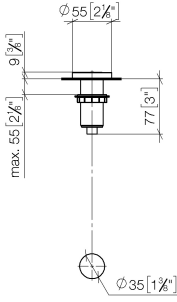

10 713 970

mm [inches]

10 713 970

Parts for other  
finishes can be found  
here: [Chrome](#)

AIR SWITCH Control button - Brushed Durabronz (23kt Gold)

ELIO

10 713 970

**Spare parts list**

No.	Item Number	Name	Quantity used	Delivery time
	09 28 10 141 90	sleeve	8	2