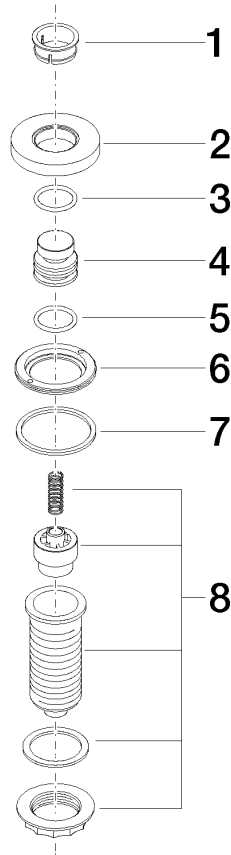

10 713 970

Fits: ELIO, MEM, TARA, ENO, SYNC, TARA ULTRA, META SQUARE

- for controlling a waste disposal unit

Compatible with waste disposal units with integrated air switch made by Insinkerator®, e.g. Evolution.

	Champagne (22kt Gold)	10 713 970-47
	Chrome	10 713 970-00
	Brushed Platinum	10 713 970-06
	Platinum	10 713 970-08
	Durabrace (23kt Gold)	10 713 970-09
	Dark Chrome	10 713 970-19
	Brushed Durabrace (23kt Gold)	10 713 970-28
	Matte Black	10 713 970-33
	Brushed Champagne (22kt Gold)	10 713 970-46
	Brushed Chrome	10 713 970-93
	Brushed Dark Platinum	10 713 970-99

10 713 970

mm [inches]

10 713 970

Parts for other  
finishes can be found  
here: [Chrome](#)

AIR SWITCH Control button - Champagne (22kt Gold)

ELIO

10 713 970

**Spare parts list**

No.	Item Number	Name	Quantity used	Delivery time
	09 28 10 141 90	sleeve	8	2