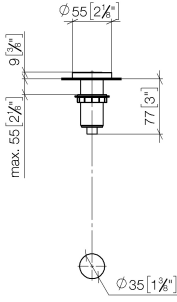

10 713 970

mm [inches]

10 713 970

Parts for other  
finishes can be found  
here: [Chrome](#)

AIR SWITCH Control button - Champagne (22kt Gold)

ELIO

10 713 970

**Spare parts list**

No.	Item Number	Name	Quantity used	Delivery time
	09 28 10 141 90	sleeve	8	2