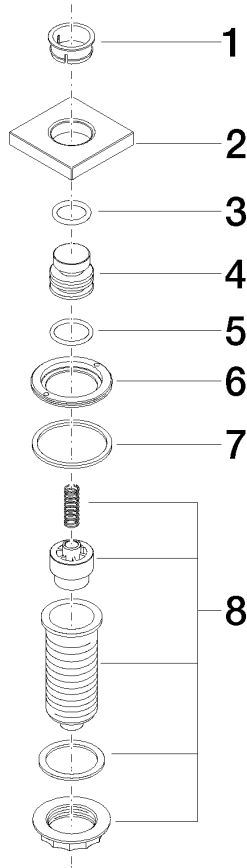

For more information go to www.insinkerator.com

Fits LOT

	Brushed Platinum	10 714 970-06
	Chrome	10 714 970-00
	Platinum	10 714 970-08
	Durabress (23kt Gold)	10 714 970-09
	Dark Chrome	10 714 970-19
	Brushed Durabress (23kt Gold)	10 714 970-28
	Brushed Champagne (22kt Gold)	10 714 970-46
	Champagne (22kt Gold)	10 714 970-47
	Brushed Chrome	10 714 970-93
	Brushed Dark Platinum	10 714 970-99

AIR SWITCH Control button - Brushed Platinum

LOT

10 714 970

mm [inches]

10 714 970

Parts for other finishes can be found here: [Chrome](#)

AIR SWITCH Control button - Brushed Platinum

LOT

10 714 970

Spare parts list

No.	Item Number	Name	Quantity used	Delivery time
	09 28 10 141 90	sleeve	8	2