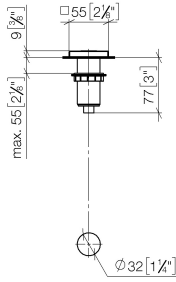

For more information go to www.insinkerator.com

Fits LOT

	Brushed Platinum	10 714 970-06
	Chrome	10 714 970-00
	Platinum	10 714 970-08
	Durabress (23kt Gold)	10 714 970-09
	Dark Chrome	10 714 970-19
	Brushed Durabress (23kt Gold)	10 714 970-28
	Brushed Champagne (22kt Gold)	10 714 970-46
	Champagne (22kt Gold)	10 714 970-47
	Brushed Chrome	10 714 970-93
	Brushed Dark Platinum	10 714 970-99

AIR SWITCH Control button - Brushed Platinum

LOT

10 714 970

mm [inches]

10 714 970

Parts for other finishes can be found here: [Chrome](#)

AIR SWITCH Control button - Brushed Platinum

LOT

10 714 970

Spare parts list

No.	Item Number	Name	Quantity used	Delivery time
	09 28 10 141 90	sleeve	8	2